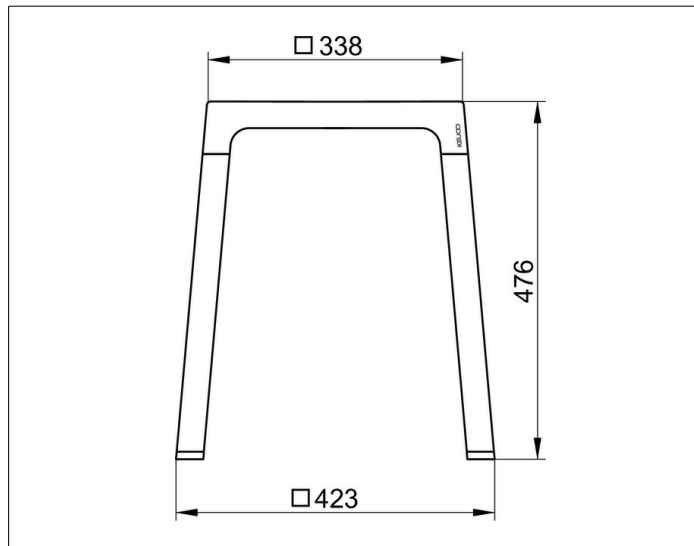

AXESS

35082370037 Bathroom stool

PRODUCT

DRAWING

PRODUCT ATTRIBUTES

also suitable for showers,
frame with non-slip foot pads

SURFACE

black matt/black

SPECIFICATIONS

KEUCO AXESS - Bathroom stool - 350 82 37 00 37

Accessibility meets design

Stool, suitable for showers or wet rooms. Frame with slip-resistant leg tips.
Seat 338.

Width / ϕ : 423 mm - Height: 476 mm - Depth: 423 mm

Material: Aluminium / Plastic

Surface: Black matt / Seat black

Load capacity 115 kg

Article no.: 350 82 37 00 37