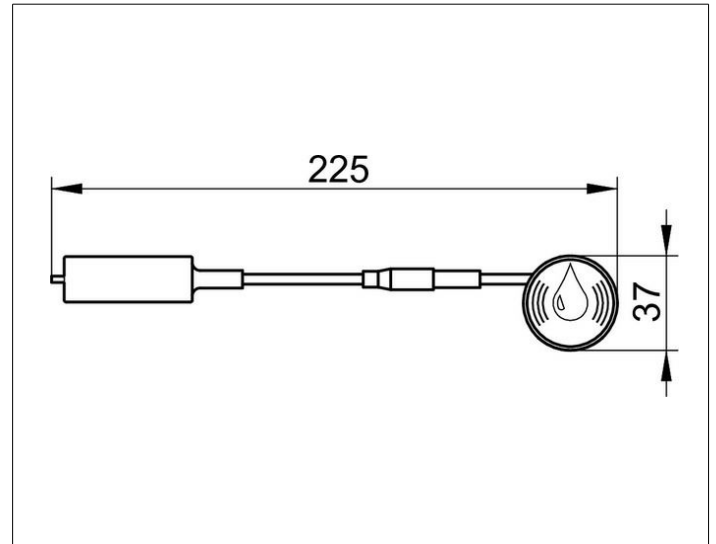

AXESS

35090000137 Electronic remote controlled flush system

PRODUCT

DRAWING

PRODUCT ATTRIBUTES

for mounting on the folding support rail,
mountable on the right or left side
complete with membrane keypad and battery power
(SL-360 LTC battery) fits with:
Geberit, Grohe, Sanit, Tece and Viega

SURFACE

black

SPECIFICATIONS

KEUCO AXESS - Remote-controlled flush system - 35090000137
Accessibility meets design
For mounting on the drop down supporting rail. For left hand or right hand
mounting. matching to Geberit, Grohe, Sanit, TECE, Viega. For fastening
at drop-down supporting rail.

Width / \varnothing : 37 mm - Height: 37 mm -
Surface: Black

Included in delivery: Membrane button, battery power supply (SL 360 LTZ
battery).

Articleno.: 35090000137