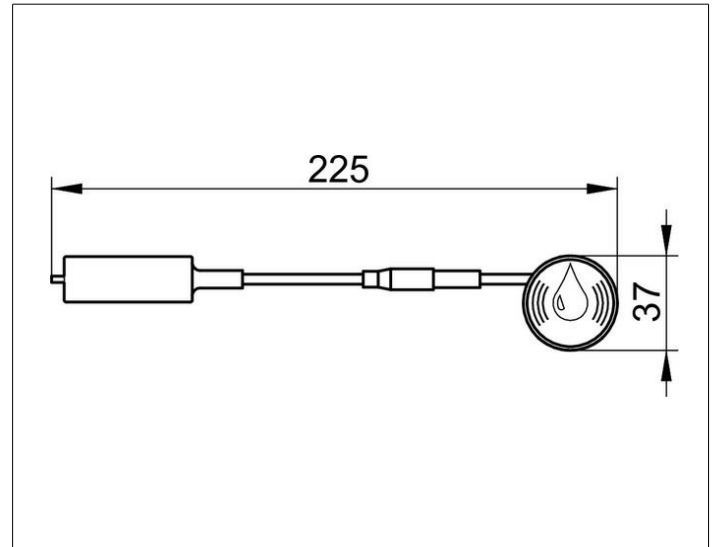

AXESS

35090000151 Electronic remote controlled flush system

PRODUCT

DRAWING

PRODUCT ATTRIBUTES

for mounting on the folding support rail,
mountable on the right or left side
complete with membrane keypad and battery power
(SL-360 LTC battery) fits with:
Geberit, Grohe, Sanit, Tece and Viega

SURFACE

white

SPECIFICATIONS

KEUCO AXESS - Remote-controlled flush system - 350 90 00 01 51
Accessibility meets design
For mounting on the drop down supporting rail. For left hand or right hand
mounting. matching to Geberit, Grohe, Sanit, TECE, Viega. For fastening
at drop-down supporting rail.

Width / \varnothing : 37 mm - Height: 37 mm -
Surface: White

Included in delivery: Membrane button, battery power supply (SL 360 LTZ
battery).

Article no.: 350 90 00 01 51