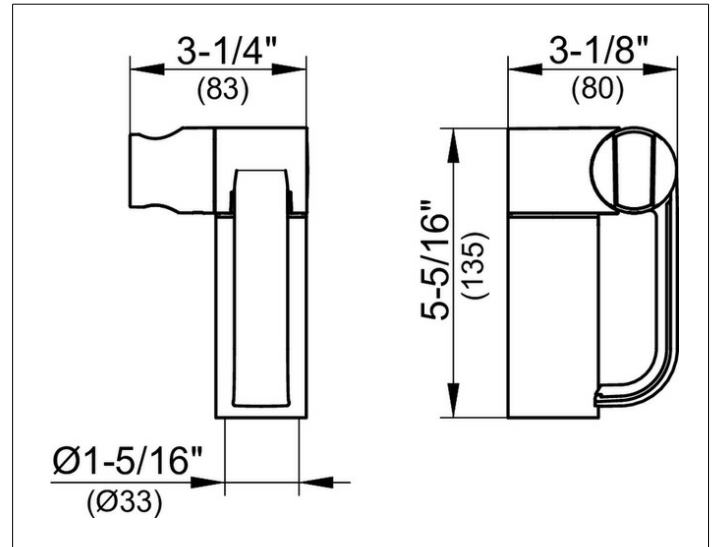

Plan Care

35910010100 Hand shower bracket

PRODUCT

DRAWING

PRODUCT ATTRIBUTES

for shower rail, height adjustable

SURFACE

chrome-plated