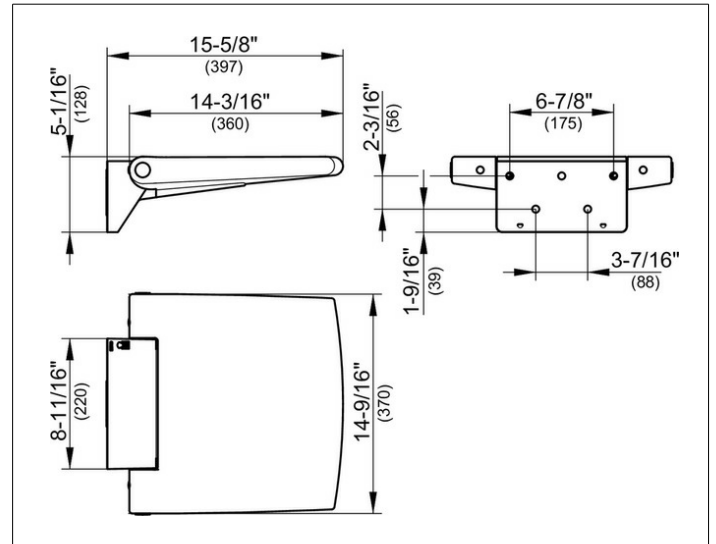

Plan
35984010051 Tip-up seat

PRODUCT

DRAWING

PRODUCT ATTRIBUTES

wall mounted
 tip-up soft seat

SURFACE

chrome-plated/white (RAL 9010)