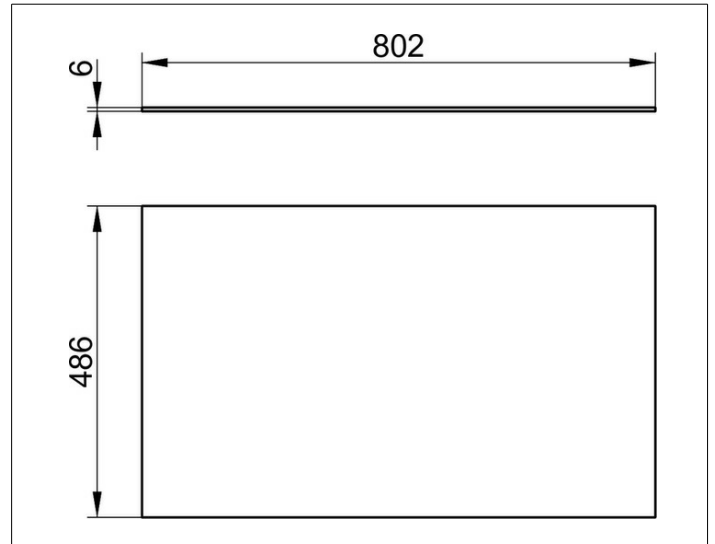

Edition 90

39026WW9000 Cover plate

**PRODUCT**

**DRAWING**

**PRODUCT ATTRIBUTES**

suitable for side units width 800 mm

**SURFACE**

32, 91

**DIMENSION**

602 x 6 x 486 mm