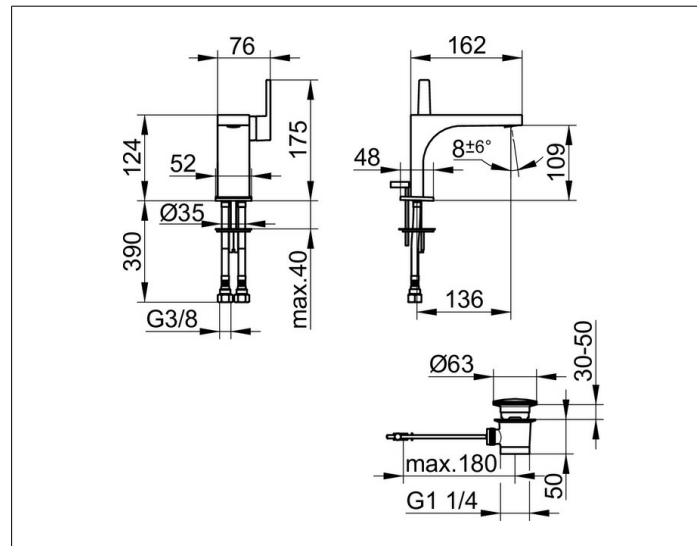

Edition 11

51104010000 Single lever basin mixer 110

PRODUCT

DRAWING

PRODUCT ATTRIBUTES

with pop-up waste 1 1/4 inch,
single hole installation,
cartridge with ceramic discs,
aerator SLIM SSR M 24x1, adjustable,
pressure hoses 435 mm, G 3/8 inch
flow rate reduced to 7,6 l/min.

SURFACE

chrome-plated