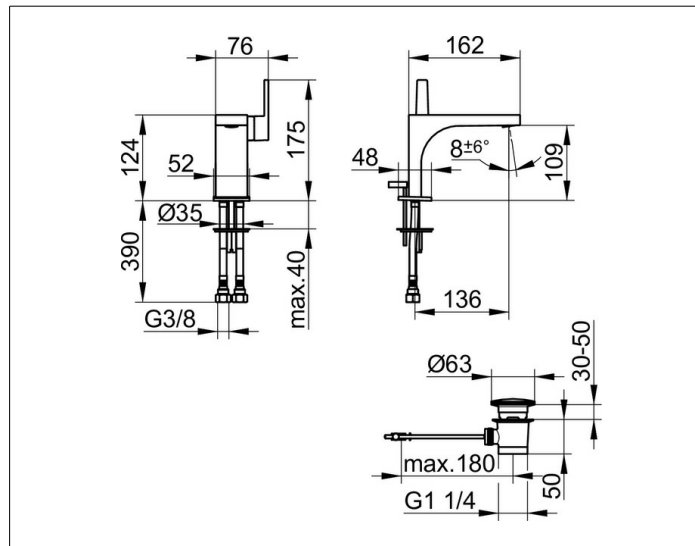

Edition 11

51104010000 Single lever basin mixer 110

PRODUCT

DRAWING

PRODUCT ATTRIBUTES

with pop-up waste 1 1/4 inch,
single hole installation,
cartridge with ceramic discs,
aerator SLIM SSR M 24x1, adjustable,
pressure hoses 435 mm, G 3/8 inch
flow rate reduced to 7,6 l/min.

SURFACE

chrome-plated