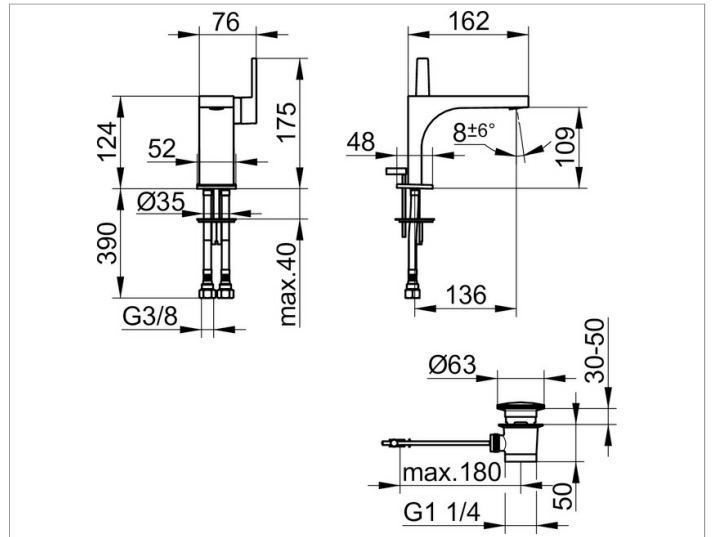

Edition 11

51104030000 Single lever basin mixer 110

**PRODUCT**

**DRAWING**

**PRODUCT ATTRIBUTES**

with pop-up waste 1 1/4 inch,  
single hole installation,  
cartridge with ceramic discs,  
aerator SLIM SSR M 24x1, adjustable,  
pressure hoses 435 mm, G 3/8 inch  
flow rate reduced to 7,6 l/min.