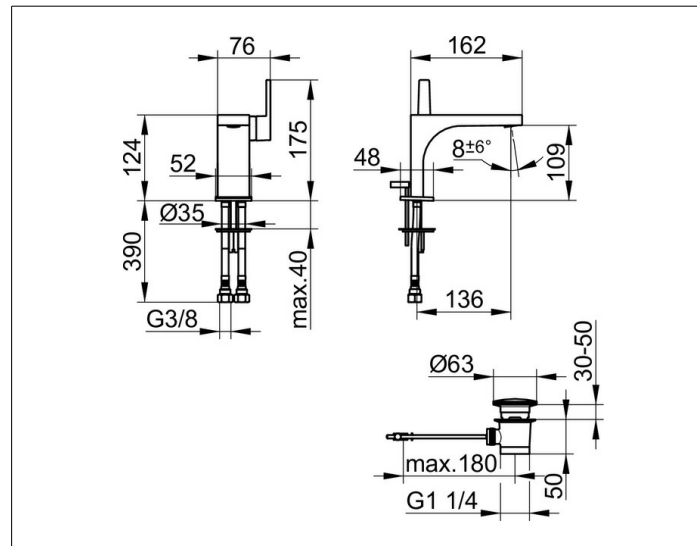

Edition 11

51104030000 Single lever basin mixer 110

PRODUCT

DRAWING

PRODUCT ATTRIBUTES

with pop-up waste 1 1/4 inch,
 single hole installation,
 cartridge with ceramic discs,
 aerator SLIM SSR M 24x1, adjustable,
 pressure hoses 435 mm, G 3/8 inch
 flow rate reduced to 7,6 l/min.

SURFACE

brushed bronze