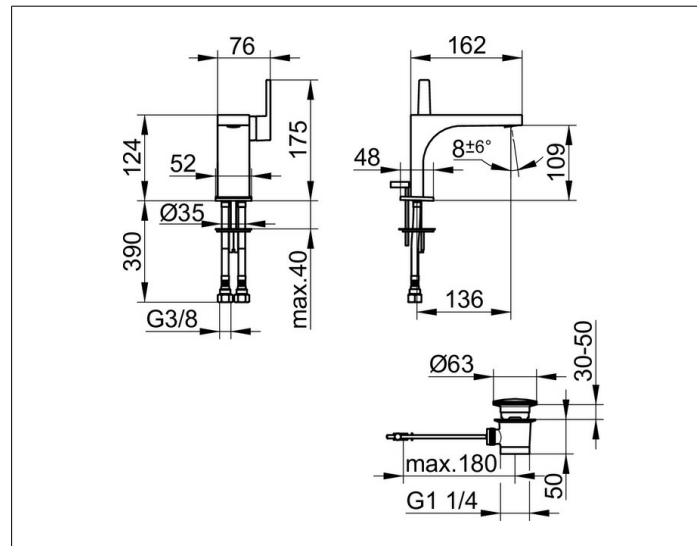

Edition 11

51104050000 Single lever basin mixer 110

PRODUCT

DRAWING

PRODUCT ATTRIBUTES

with pop-up waste 1 1/4 inch,
single hole installation,
cartridge with ceramic discs,
aerator SLIM SSR M 24x1, adjustable,
pressure hoses 435 mm, G 3/8 inch
flow rate reduced to 7,6 l/min.

SURFACE

brushed nickel