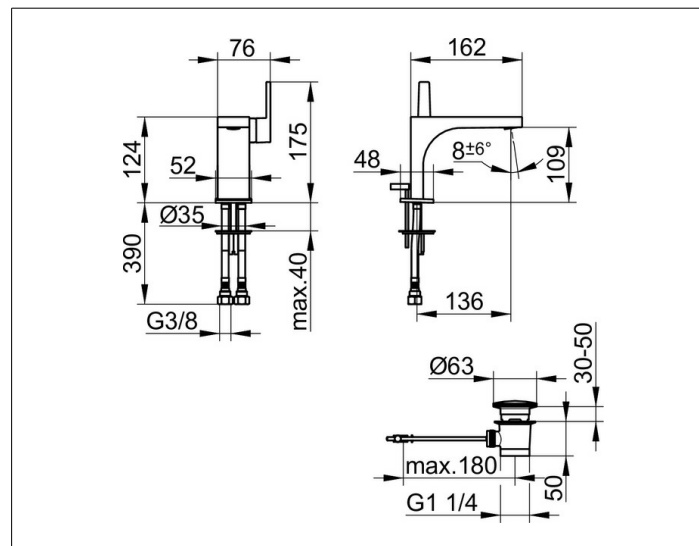

Edition 11

51104130000 Single lever basin mixer 110

**PRODUCT**

**DRAWING**

**PRODUCT ATTRIBUTES**

with pop-up waste 1 1/4 inch,  
single hole installation,  
cartridge with ceramic discs,  
aerator SLIM SSR M 24x1, adjustable,  
pressure hoses 435 mm, G 3/8 inch  
flow rate reduced to 7,6 l/min.