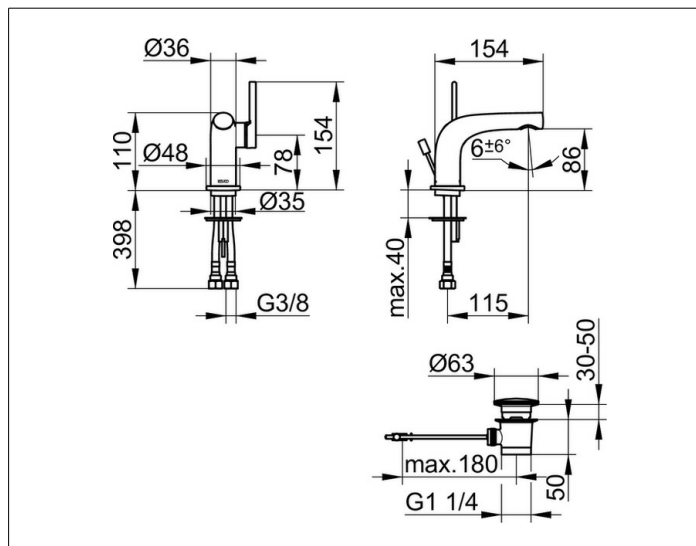

**Edition 400**

**51504010000 Single lever basin mixer 80**

**PRODUCT**

**DRAWING**

**PRODUCT ATTRIBUTES**

with pop-up waste 1 1/4 inch,  
single hole installation,  
cartridge with ceramic discs,  
aerator SLIM SSR M 24x1, adjustable,  
pressure hoses 435 mm, G 3/8 inch  
flow rate reduced to 7,6 l/min.

**SURFACE**

chrome-plated

**SPECIFICATIONS**

KEUCO Edition 400 Single lever basin mixer 80, 51504010000  
single lever mixer chrome-plated,  
sculptural design,  
single hole installation,  
with pop-up waste 1 1/4 inch,  
high quality cartridge with ceramic discs,  
lever on the side,  
single hole installation with quick installation system,  
integrated aerator SLIM SSR M 24x1,  
adjustable +/-6°,  
visible height 110 mm, height outlet 86 mm,  
projection 154 mm,  
water connection with flexible pressure hoses,  
length 435 mm, G 3/8 inch,  
flow rate reduced to 7,6 l/min.,  
height pull rod 400 mm,  
cover plug diameter 63 mm