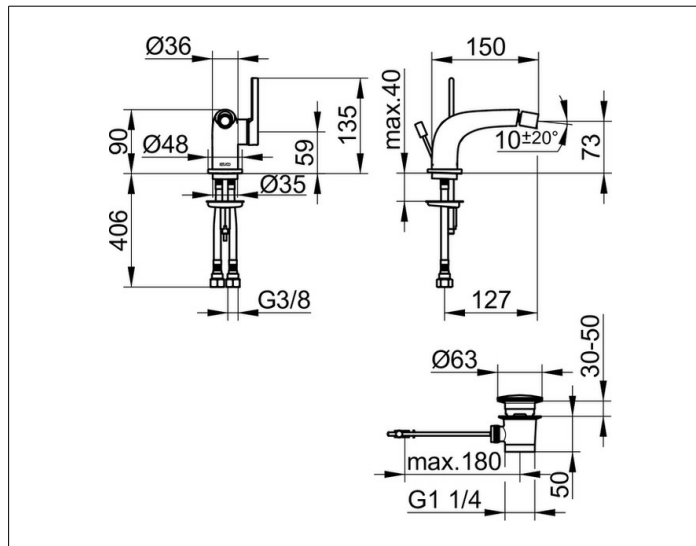

Edition 400

51509010000 Single lever bidet mixer

PRODUCT

DRAWING

PRODUCT ATTRIBUTES

with pop-up waste 1 1/4 inch
 single hole installation
 cartridge with ceramic discs
 Ball-joint aerator cache TJ M 18,5x1
 pressure hoses 435 mm, G 3/8 inch
 flow rate reduced to 7,6 l/min.

SURFACE

chrome-plated

SPECIFICATIONS

KEUCO Edition 400 bidet mixer, 51509010000
 chrome-plated bidet mixer, DN15,
 sculptural design,
 single hole installation,
 with pop-up waste 1 1/4 inch,
 high quality mixing cartridge with ceramic discs
 and temperature limiter,
 one hole installation with quick installation system,
 ball joint aerator cache TJ M 18,5x1,
 visible height 90 mm, spout height ca. 67 mm,
 depth 150 mm,
 ball joint adjustable +/- 20°,
 water connection with flexible pressure hose,
 length 435 mm, G 3/8 inch,
 flow rate reduced to 7,6 l/min.,
 length pull rod 400 mm,
 diameter cover plug 63 mm