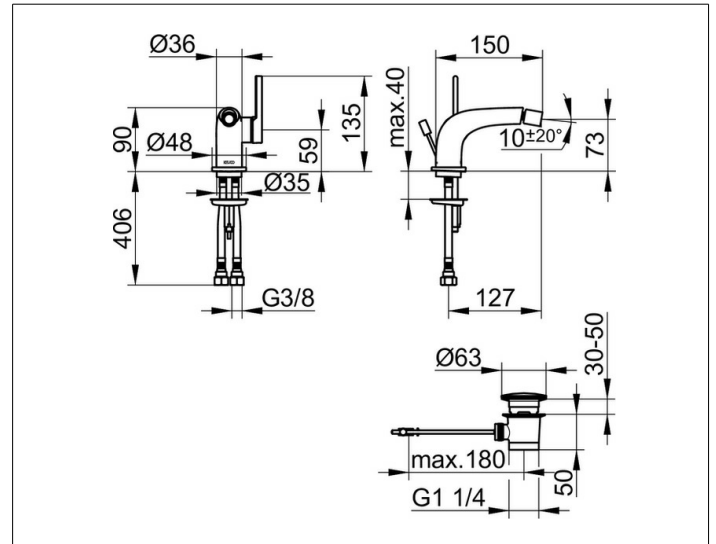

**Edition 400**

**51509030000 Single lever bidet mixer**

**PRODUCT**

**DRAWING**

**PRODUCT ATTRIBUTES**

with pop-up waste 1 1/4 inch  
 single hole installation  
 cartridge with ceramic discs  
 Ball-joint aerator cache TJ M 18,5x1  
 pressure hoses 435 mm, G 3/8 inch  
 flow rate reduced to 7,6 l/min.