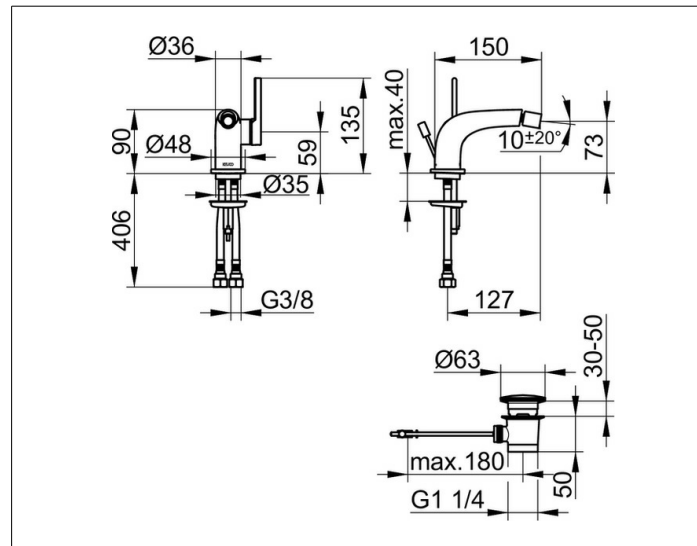

Edition 400

51509130000 Single lever bidet mixer

PRODUCT

DRAWING

PRODUCT ATTRIBUTES

with pop-up waste 1 1/4 inch
 single hole installation
 cartridge with ceramic discs
 Ball-joint aerator cache TJ M 18,5x1
 pressure hoses 435 mm, G 3/8 inch
 flow rate reduced to 7,6 l/min.

SURFACE

brushed black chrome