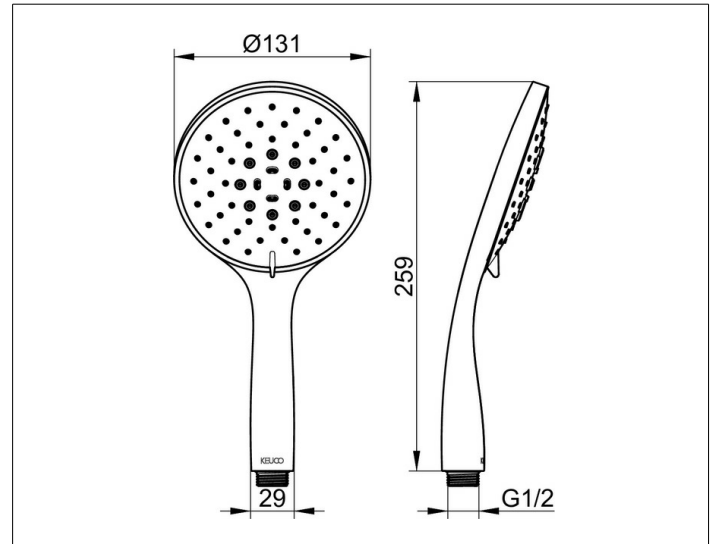

Edition 400

51580010300 Hand shower

**PRODUCT**

**DRAWING**

**PRODUCT ATTRIBUTES**

with anti limescale device  
 triple spray function: normal, soft, massage  
 with ECO AIR function  
 flow rate 10 l/min.  
 also suitable for combination boilers

**SURFACE**

chrome-plated

**SPECIFICATIONS**

KEUCO Edition 400 Hand shower, 51580010300  
 chrome-plated hand shower,  
 flow rate 10 l/min.,  
 triple spray function:  
 normal, soft, massage,  
 with anti limescale device and ECO AIR function,  
 also suitable for combination boilers