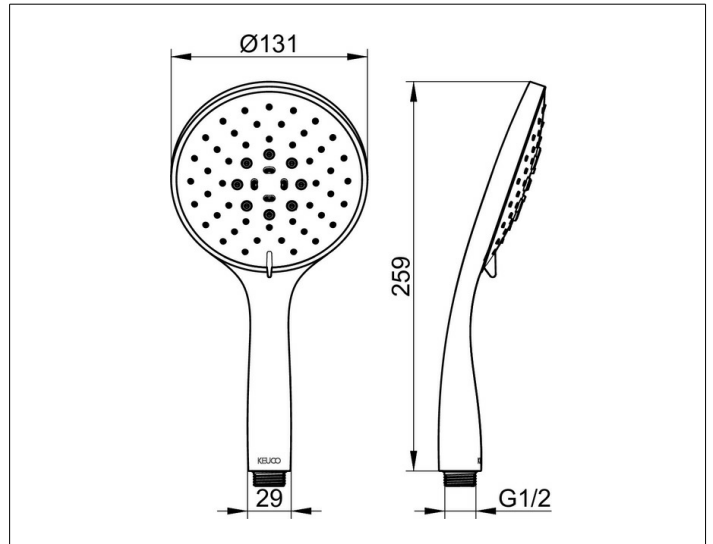

Edition 400

51580130300 Hand shower

**PRODUCT**

**DRAWING**

**PRODUCT ATTRIBUTES**

with anti limescale device  
triple spray function: normal, soft, massage  
with ECO AIR function  
flow rate 10 l/min.  
also suitable for combination boilers

**SURFACE**

brushed black chrome