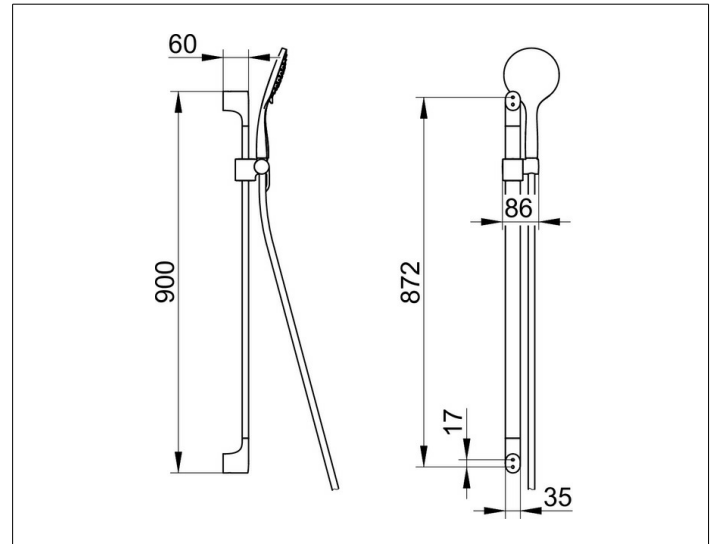

Edition 400

51587130000 Shower set

PRODUCT

DRAWING

PRODUCT ATTRIBUTES

consisting of:

- rail 900 mm and hand-shower bracket

height adjustable

- spacer disc (5 mm)

- hand shower with normal-, soft-, and massage jet

- shower hose, 1600 mm

SURFACE

brushed black chrome

DIMENSION

900 mm