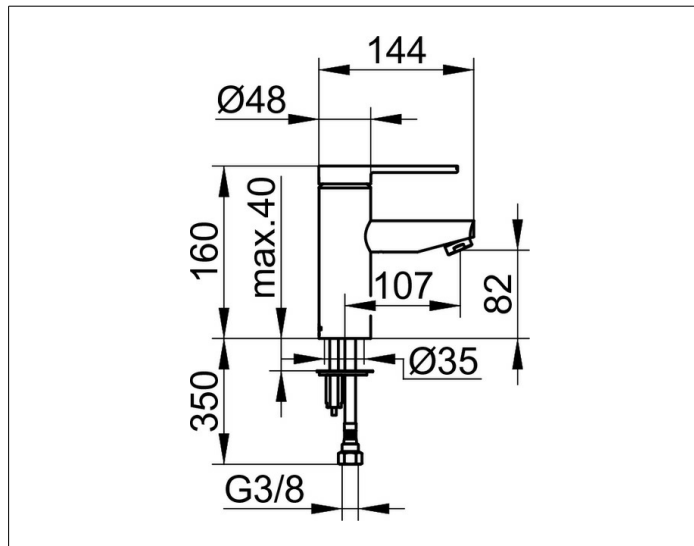

Plan blue

53902010101 Single lever basin mixer 90

PRODUCT

DRAWING

PRODUCT ATTRIBUTES

with extended lever
 without pop-up waste,
 single hole installation
 cartridge with ceramic discs
 temperature controlled
 M 24x1 aerator, adjustable +/- 8°
 restricted flow rate 6 l/min.
 2 pc. pressure hoses 420 mm G 3/8 inch

SURFACE

chrome-plated

DIMENSION

ohne Zugstangen-Ablaufgarnitur