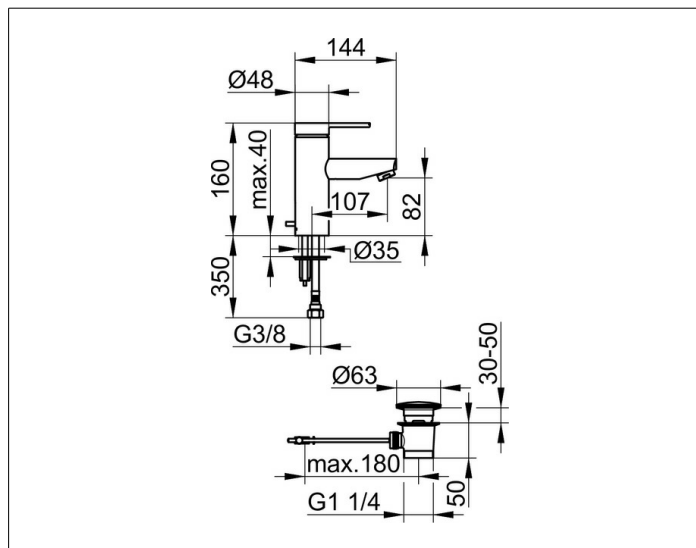

Plan blue

53902170000 Single lever basin mixer 90

PRODUCT

DRAWING

PRODUCT ATTRIBUTES

with pop-up waste 1 1/4 inch
 single hole installation
 cartridge with ceramic discs
 temperature controlled
 M 24x1 aerator, adjustable +/- 8°
 restricted flow rate 6 l/min.
 2 pc. pressure hoses 420 mm G 3/8 inch

SURFACE

aluminium finish

SPECIFICATIONS

KEUCO PLAN BLUE Single lever basin mixer 90, 53902170000
 Single lever basin mixer, aluminium-finish,
 in an aesthetic, functional design,
 basin mounted, with pop-up waste
 high-quality cartridge with ceramic discs and temperature controlled
 restricted flow rate 6 l/min.,
 metal actuator,
 single hole installation with quick assembly system
 for washbasins or vanity tops with a maximum thickness of 40 mm,
 M 24x1 aerator, flow angle adjustable +/- 8°,
 Height 161 mm, outlet height 84 mm, projection 144 mm,
 rough part diameter 48 mm, outlet diameter 28 mm
 water connection with flexible pressure hoses
 length 420 mm, thread diameter G 3/8 inch,
 connecting tube length 350 mm,
 with pop-up waste
 G 1 1/4 inch connection thread,
 length of the pop-up waste 400 mm,
 cover plug diameter 63 mm
 DVGW proofed