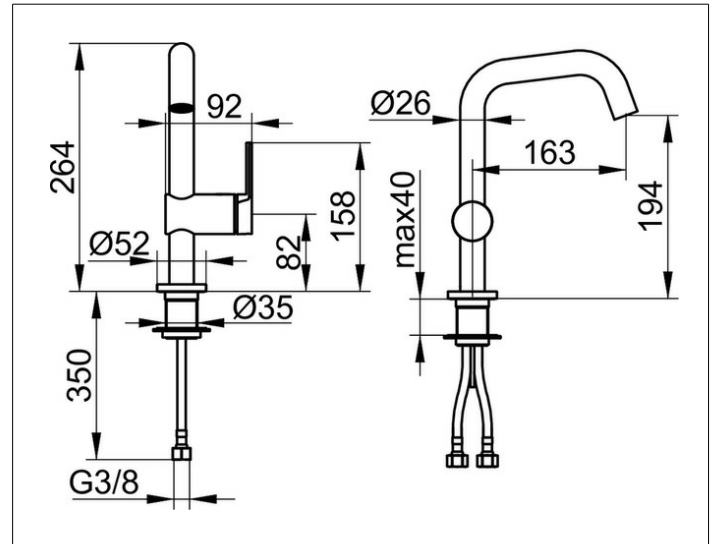

**Plan blue**

**53905010100 Single lever basin mixer 200**

**PRODUCT**

**DRAWING**

**PRODUCT ATTRIBUTES**

without pop-up waste,  
 spout swivelling +/- 60°,  
 cartridge with ceramic discs,  
 M 24x1 aerator,  
 2 pc. pressure hoses 440 mm G 3/8 inch,  
 restricted flow rate 6 l/min.

**SURFACE**

chrome-plated

**DIMENSION**

schwenkbar