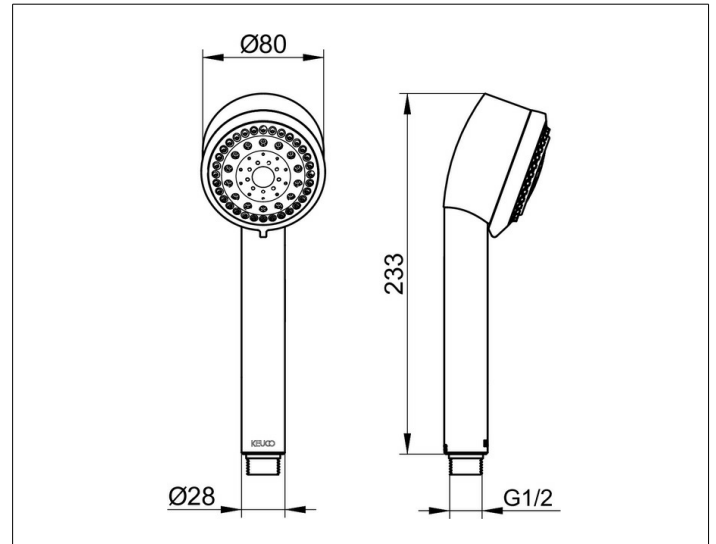

Plan blue

53980010300 Hand shower

PRODUCT

DRAWING

PRODUCT ATTRIBUTES

with anti limescale device
 triple spray function:
 normal, soft, massage
 suitable for combination boilers
 restricted flow rate 9 l/min.

SURFACE

chrome-plated

SPECIFICATIONS

KEUCO PLAN BLUE hand shower, 53980010300
 chrome-plated hand shower in an aesthetic, functional and ergonomic design,
 with anti limescale device
 triple spray function:
 normal, soft, massage
 suitable for combination boilers
 restricted flow rate 9 l/min,

Please order the wall bracket for hand shower and shower hose separately!