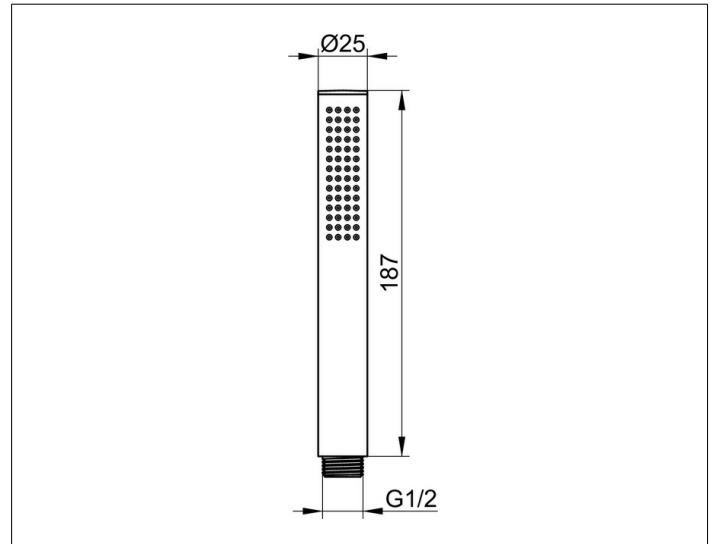

Edition Atelier

56080010100 Round pencil hand shower

PRODUCT

DRAWING

PRODUCT ATTRIBUTES

with normal jet
flow rate 12 l/min.
for combination boilers

SURFACE

chrome-plated

SPECIFICATIONS

KEUCO EDITION ATELIER Atelier hand shower 56080010100
High-gloss chromed hand shower
with normal jet
Noise level DIN 4109 group I, Marks P-IX 6842/IC