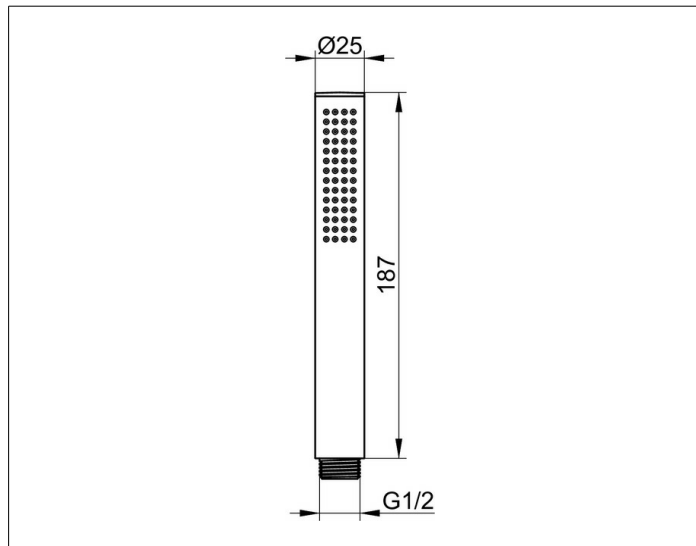

Edition Atelier

56080030100 Round pencil hand shower

**PRODUCT**

**DRAWING**

**PRODUCT ATTRIBUTES**

with normal jet  
flow rate 12 l/min.  
for combination boilers

**SURFACE**

brushed bronze