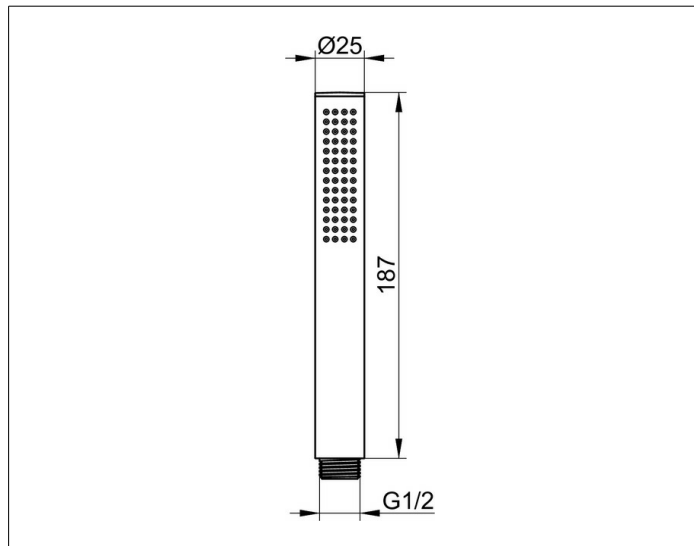

Edition Atelier

56080050100 Round pencil hand shower

**PRODUCT**

**DRAWING**

**PRODUCT ATTRIBUTES**

with normal jet  
flow rate 12 l/min.  
for combination boilers

**SURFACE**

brushed nickel