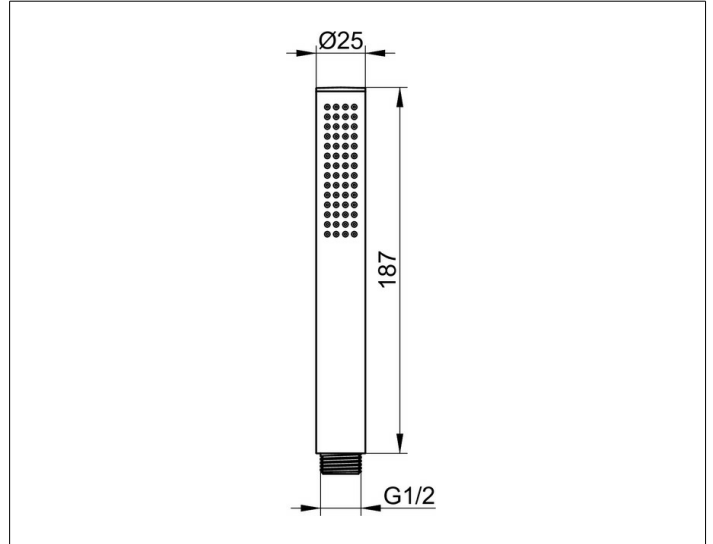

Edition Atelier

56080070100 Round pencil hand shower

PRODUCT

DRAWING

PRODUCT ATTRIBUTES

with normal jet
flow rate 12 l/min.
for combination boilers

SURFACE

stainless steel finish