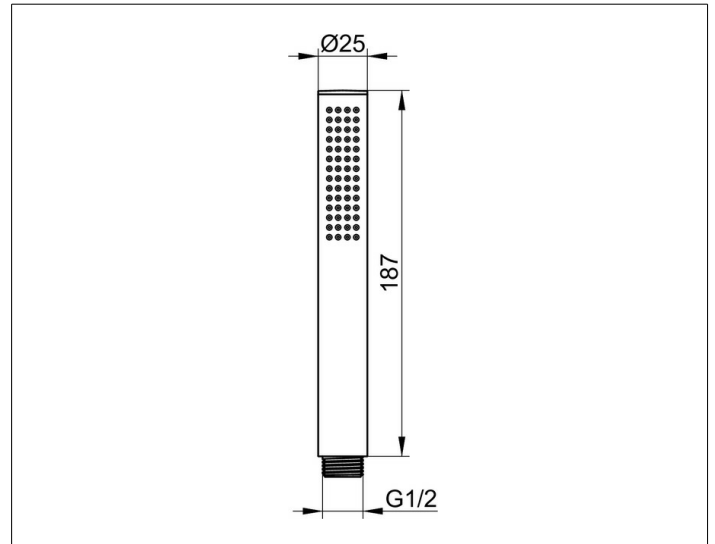

Edition Atelier

56080130100 Round pencil hand shower

**PRODUCT**

**DRAWING**

**PRODUCT ATTRIBUTES**

with normal jet  
flow rate 12 l/min.  
for combination boilers

**SURFACE**

brushed black chrome