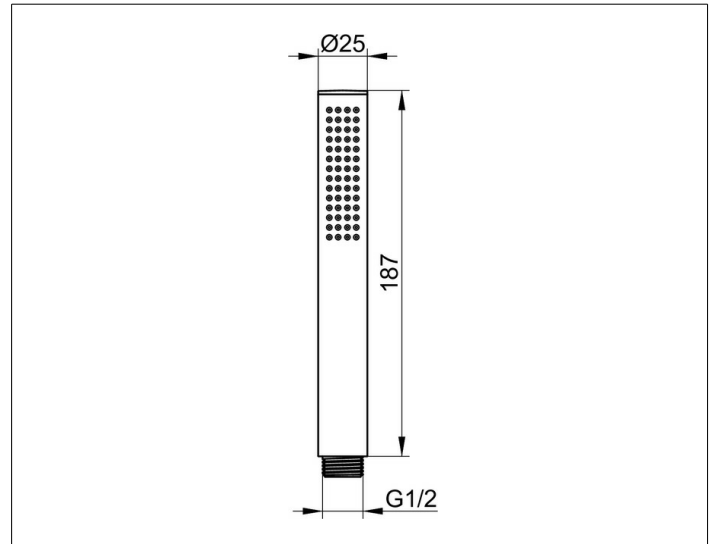

Edition Atelier

56080170100 Round pencil hand shower

**PRODUCT**

**DRAWING**

**PRODUCT ATTRIBUTES**

with normal jet  
flow rate 12 l/min.  
for combination boilers

**SURFACE**

aluminium finish