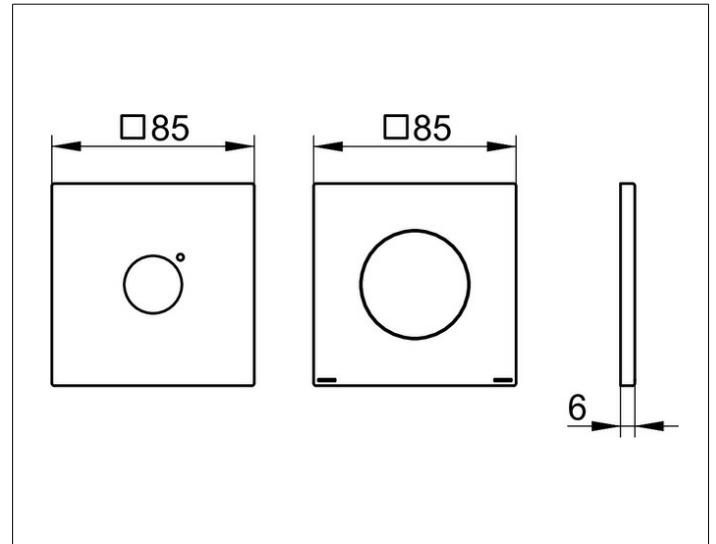

Edition 90 Square
59116010092 Escutcheon set

PRODUCT

DRAWING

PRODUCT ATTRIBUTES

for single lever basin mixer, concealed,
85 mm, square, brass
for installation between tiles and finish set

SURFACE

chrome-plated

DIMENSION

85 mm, eckig