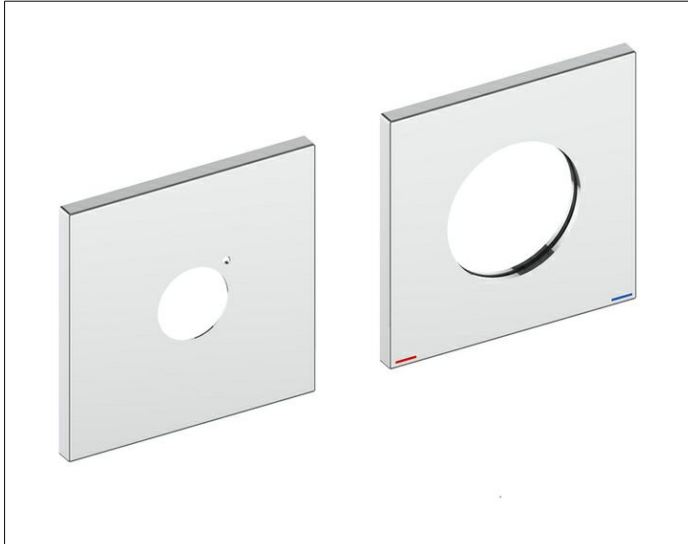

Edition 90 Square
59116010092 Escutcheon set

PRODUCT

DRAWING

PRODUCT ATTRIBUTES

for single lever basin mixer, concealed,
85 mm, square, brass
for installation between tiles and finish set

SURFACE

chrome-plated

DIMENSION

85 mm, eckig