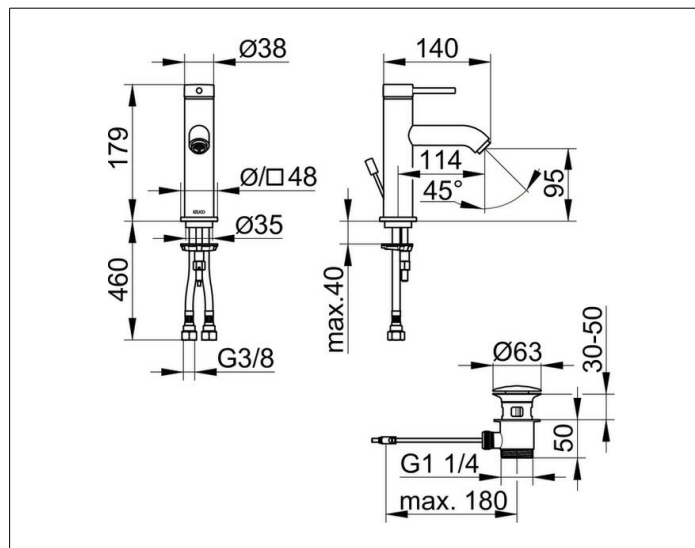

**IXMO**

**59502372000 Single lever basin mixer 100**

**PRODUCT**

**DRAWING**

**PRODUCT ATTRIBUTES**

with pop-up waste 1 1/4 inch,  
mit runder Rosette,  
single hole installation,  
cartridge with ceramic discs,  
aerator M 20x1, pressure hoses 570 mm, G 3/8 inch  
flow rate reduced to 7,0 l/min.

**SURFACE**

black matt

**DIMENSION**

IXMO Soft, Rosette rund

**SPECIFICATIONS**

KEUCO, IXMO, Single lever basin mixer 100, 59502372000, Single lever basin mixer in black matt surface in IXMO SOFT design, with pop-up waste with G 1 1/4 inch connection thread, Unique technology, multifunctional minimalism: With IXMO, functions are intelligently combined, Design: round, surface mounting, material: low-dezincification brass, black matt, total height: 178mm, height to bottom edge of aerator: 94mm, width: 48mm, projection: 147mm, rosette size Ø 48mm, round rosette is included in delivery, square rosette measuring 48 x 48mm is optionally available (article no.: 59599370202) single hole installation with quick installation system for wash basins, cartridge: high quality cartridge with ceramic discs, single lever mixer, water connection with flexible pressure hoses, length 435mm, thread diameter G 3/8 inch, integrated aerator M20x1, restricted flow rate 7,0 l/min