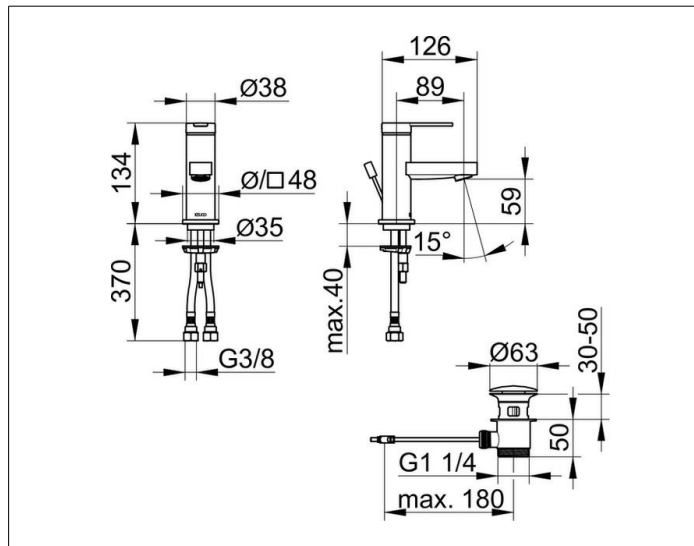

**IXMO**

**59504013000 Single lever basin mixer 60**

**PRODUCT**

**DRAWING**

**PRODUCT ATTRIBUTES**

with pop-up waste 1 1/4 inch,  
with rosette round and square,  
single hole installation,  
cartridge with ceramic discs,  
aerator M 24x1, adjustable,  
pressure hoses 435 mm, G 3/8 inch,  
flow rate reduced to 7,6 l/min.

**SURFACE**

chrome-plated

**DIMENSION**

IXMO Flat, Rosette rund/eckig