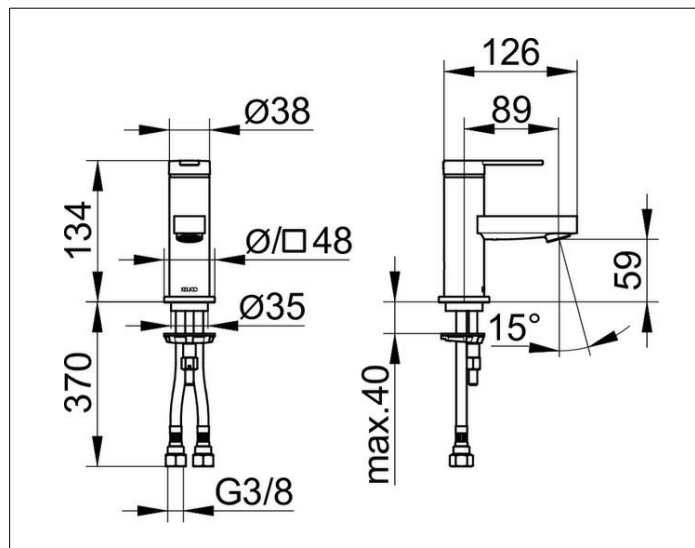

**IXMO**

**59504373100 Single lever basin mixer 60**

**PRODUCT**

**DRAWING**

**PRODUCT ATTRIBUTES**

without pop-up waste,  
mit runder Rosette,  
single hole installation,  
cartridge with ceramic discs,  
aerator M 24x1, adjustable,  
pressure hoses 435 mm, G 3/8 inch,  
flow rate reduced to 7,6 l/min.

**SURFACE**

black matt

**DIMENSION**

IXMO Flat, Rosette rund

**SPECIFICATIONS**

KEUCO, IXMO, Single lever basin mixer 60, 59504373100, Single lever basin mixer in black matt surface in IXMO FLAT design, without pop-up waste  
Unique technology, multifunctional minimalism: With IXMO, functions are intelligently combined, Design: round, surface mounting, material: low-dezincification brass, black matt, total height: 137mm, height to bottom edge of aerator: 53mm, width: 48mm, projection: 120mm, rosette size: Ø 48mm, round rosette is included in delivery, square rosette measuring 48 x 48mm is optionally available (article no.: 59599370202)  
single hole installation with quick installation system for wash basins, cartridge: high quality cartridge with ceramic discs, single lever mixer, water connection with flexible pressure hoses, length 435mm, thread diameter G 3/8 inch, integrated aerator SLIM SSR M 24x1, adjustable jet angle by +/- 6°, restricted flow rate 7,6 l/min