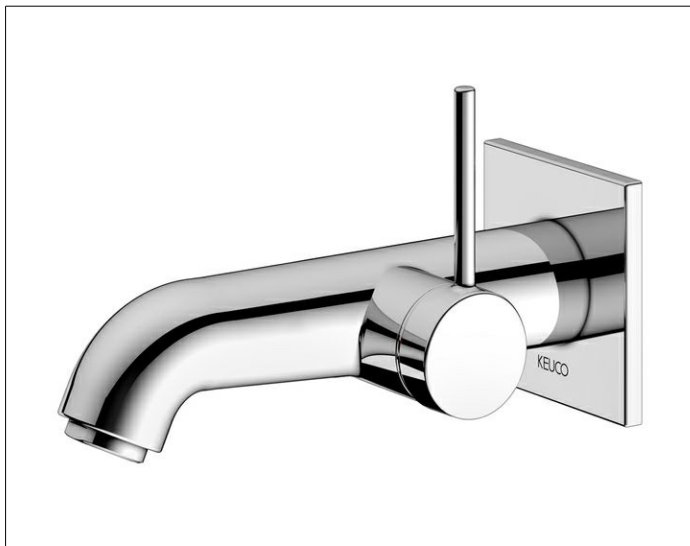

**IXMO**

**59516010202 Single lever basin mixer**

**PRODUCT**

**DRAWING**

**PRODUCT ATTRIBUTES**

concealed, DN 15,  
 Design IXMO Soft, with square decorative disc,  
 mixing cartridge with ceramic sealing gaskets  
 aerator SLIM SSR M 24x1, adjustable,  
 flow rate limited to 7,6 l/min.  
 in combination with rough part 59916 000075

**SURFACE**

chrome-plated

**DIMENSION**

Ausladung 165 mm/IXMO Soft