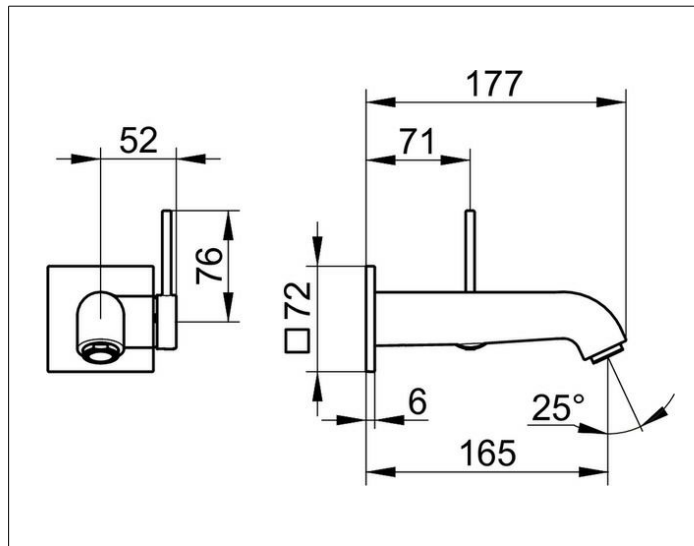

**IXMO**

**59516010202 Single lever basin mixer**

**PRODUCT**

**DRAWING**

**PRODUCT ATTRIBUTES**

concealed, DN 15,  
 Design IXMO Soft, with square decorative disc,  
 mixing cartridge with ceramic sealing gaskets  
 aerator SLIM SSR M 24x1, adjustable,  
 flow rate limited to 7,6 l/min.  
 in combination with rough part 59916 000075

**SURFACE**

chrome-plated

**DIMENSION**

Ausladung 165 mm/IXMO Soft