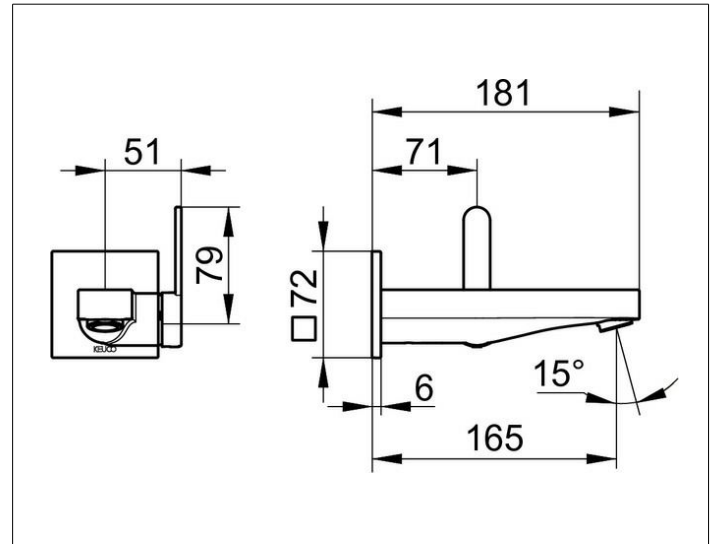

IXMO

59516010302 Single lever basin mixer

PRODUCT

DRAWING

PRODUCT ATTRIBUTES

concealed, DN 15,
 Design IXMO Flat, with square decorative disc,
 mixing cartridge with ceramic sealing gaskets
 aerator SLIM SSR M 24x1, adjustable,
 flow rate limited to 7,6 l/min.
 in combination with rough part 59916 000075

SURFACE

chrome-plated

DIMENSION

Ausladung 165 mm/IXMO Flat