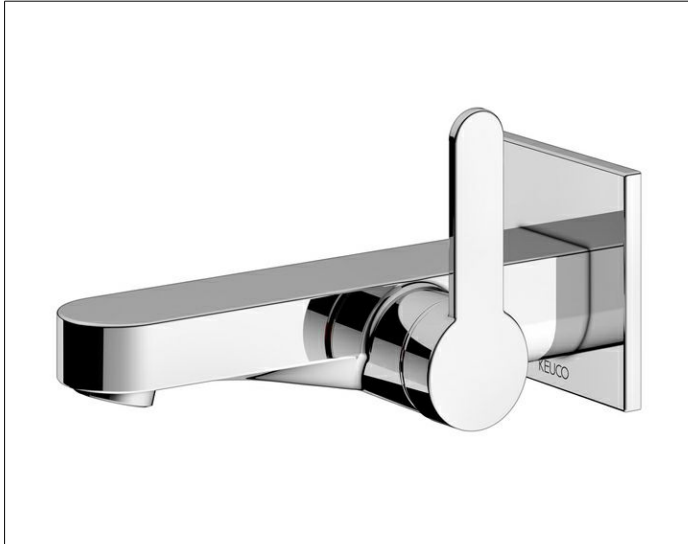

IXMO

59516010302 Single lever basin mixer

PRODUCT

DRAWING

PRODUCT ATTRIBUTES

concealed, DN 15,
 Design IXMO Flat, with square decorative disc,
 mixing cartridge with ceramic sealing gaskets
 aerator SLIM SSR M 24x1, adjustable,
 flow rate limited to 7,6 l/min.
 in combination with rough part 59916 000075

SURFACE

chrome-plated

DIMENSION

Ausladung 165 mm/IXMO Flat