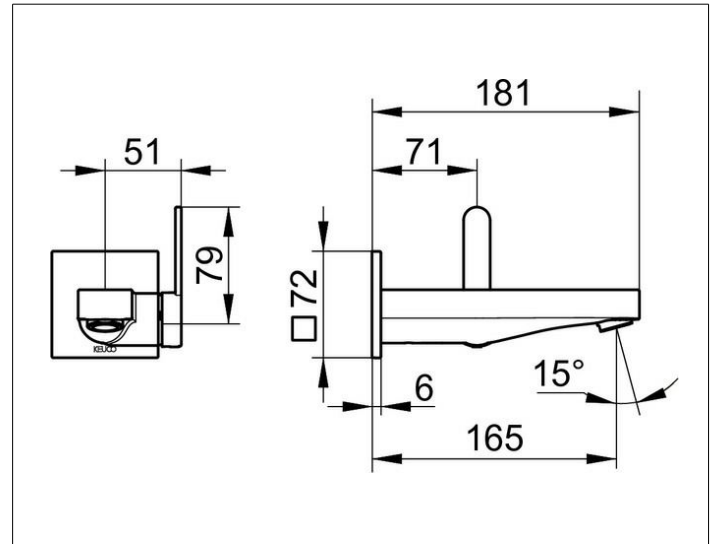

**IXMO**

**59516010302 Single lever basin mixer**

**PRODUCT**

**DRAWING**

**PRODUCT ATTRIBUTES**

concealed, DN 15,  
 Design IXMO Flat, with square decorative disc,  
 mixing cartridge with ceramic sealing gaskets  
 aerator SLIM SSR M 24x1, adjustable,  
 flow rate limited to 7,6 l/min.  
 in combination with rough part 59916 000075

**SURFACE**

chrome-plated

**DIMENSION**

Ausladung 165 mm/IXMO Flat