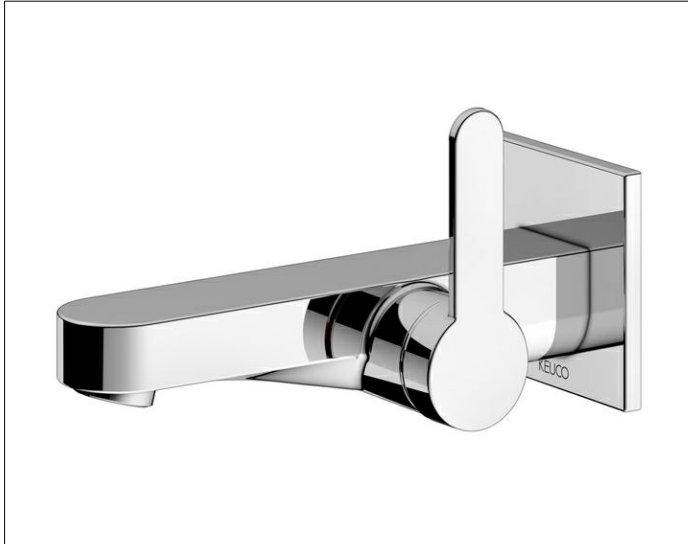

**IXMO**

**59516010302 Single lever basin mixer**

**PRODUCT**

**DRAWING**

**PRODUCT ATTRIBUTES**

concealed, DN 15,  
 Design IXMO Flat, with square decorative disc,  
 mixing cartridge with ceramic sealing gaskets  
 aerator SLIM SSR M 24x1, adjustable,  
 flow rate limited to 7,6 l/min.  
 in combination with rough part 59916 000075

**SURFACE**

chrome-plated

**DIMENSION**

Ausladung 165 mm/IXMO Flat