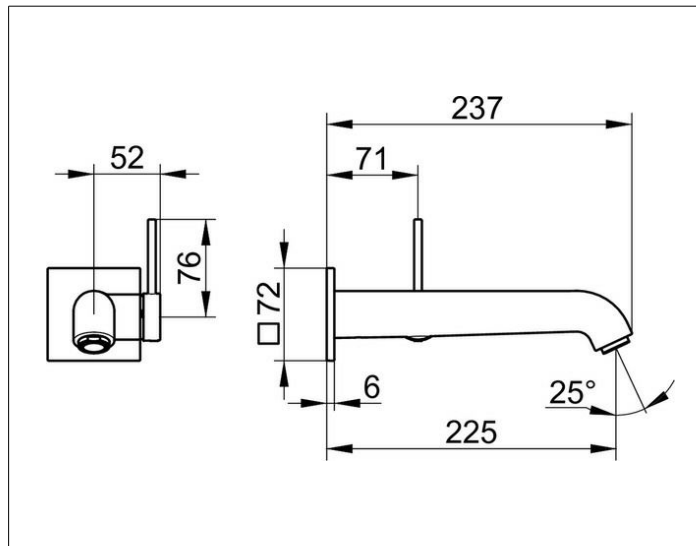

IXMO

59516011202 Single lever basin mixer

PRODUCT

DRAWING

PRODUCT ATTRIBUTES

concealed, DN 15,
 Design IXMO Soft, with square decorative disc,
 mixing cartridge with ceramic sealing gaskets
 aerator SLIM SSR M 24x1, adjustable,
 flow rate limited to 7,6 l/min.
 in combination with rough part 59916 000075

SURFACE

chrome-plated

DIMENSION

Ausladung 225 mm/IXMO Soft