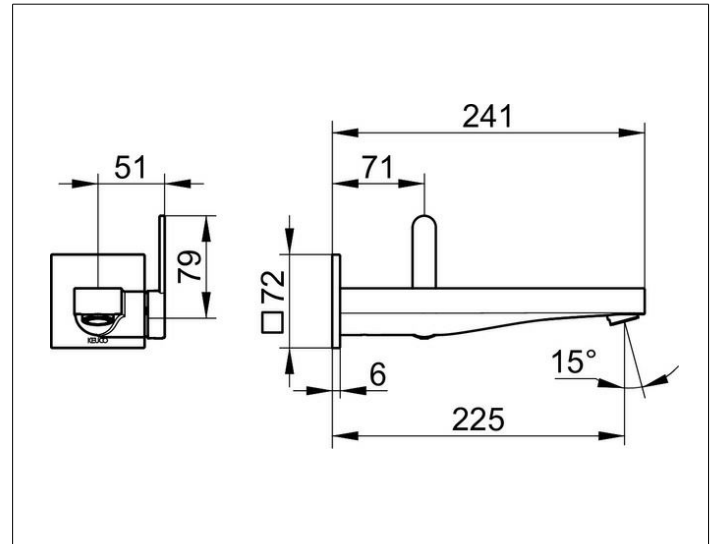

**IXMO**

**59516011302 Single lever basin mixer**

**PRODUCT**

**DRAWING**

**PRODUCT ATTRIBUTES**

concealed, DN 15,  
 Design IXMO Flat, with square decorative disc,  
 mixing cartridge with ceramic sealing gaskets  
 aerator SLIM SSR M 24x1, adjustable,  
 flow rate limited to 7,6 l/min.  
 in combination with rough part 59916 000075

**SURFACE**

chrome-plated

**DIMENSION**

Ausladung 225 mm/IXMO Flat