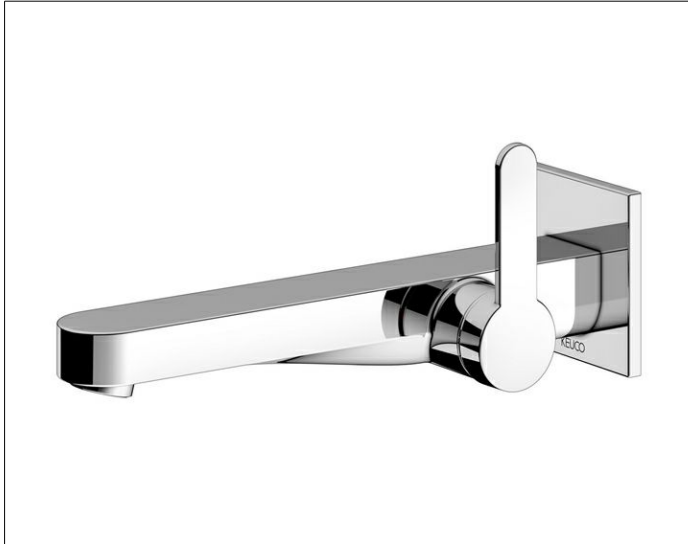

**IXMO**

**59516011302 Single lever basin mixer**

**PRODUCT**

**DRAWING**

**PRODUCT ATTRIBUTES**

concealed, DN 15,  
 Design IXMO Flat, with square decorative disc,  
 mixing cartridge with ceramic sealing gaskets  
 aerator SLIM SSR M 24x1, adjustable,  
 flow rate limited to 7,6 l/min.  
 in combination with rough part 59916 000075

**SURFACE**

chrome-plated

**DIMENSION**

Ausladung 225 mm/IXMO Flat