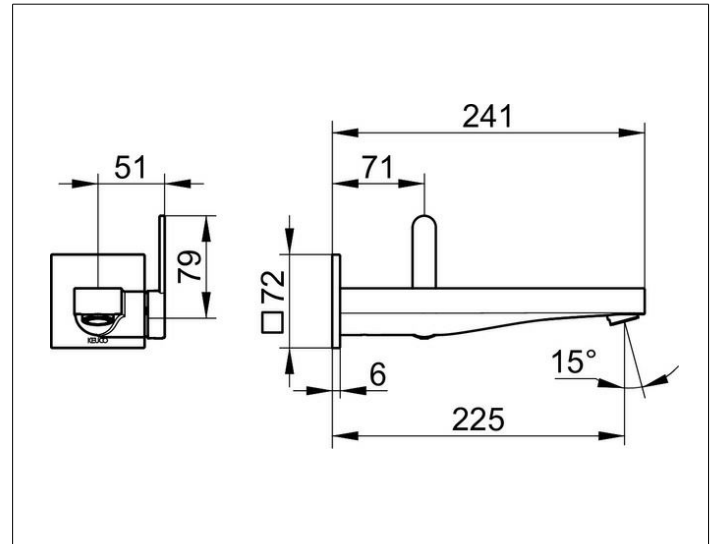

IXMO

59516011302 Single lever basin mixer

PRODUCT

DRAWING

PRODUCT ATTRIBUTES

concealed, DN 15,
 Design IXMO Flat, with square decorative disc,
 mixing cartridge with ceramic sealing gaskets
 aerator SLIM SSR M 24x1, adjustable,
 flow rate limited to 7,6 l/min.
 in combination with rough part 59916 000075

SURFACE

chrome-plated

DIMENSION

Ausladung 225 mm/IXMO Flat