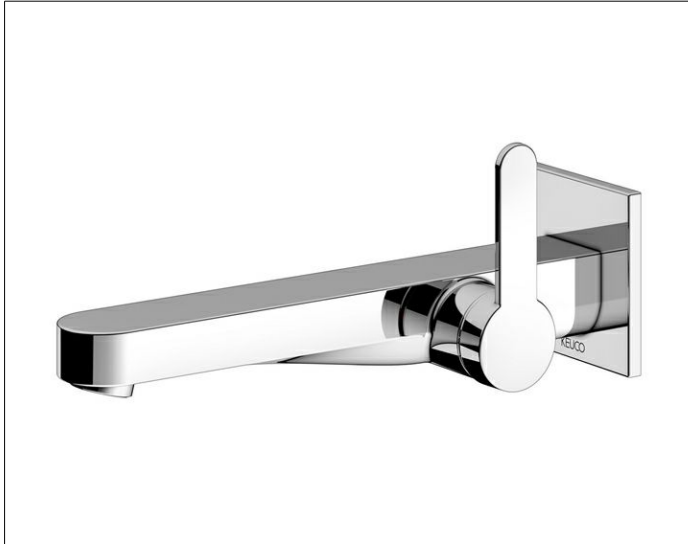

IXMO

59516011302 Single lever basin mixer

PRODUCT

DRAWING

PRODUCT ATTRIBUTES

concealed, DN 15,
 Design IXMO Flat, with square decorative disc,
 mixing cartridge with ceramic sealing gaskets
 aerator SLIM SSR M 24x1, adjustable,
 flow rate limited to 7,6 l/min.
 in combination with rough part 59916 000075

SURFACE

chrome-plated

DIMENSION

Ausladung 225 mm/IXMO Flat