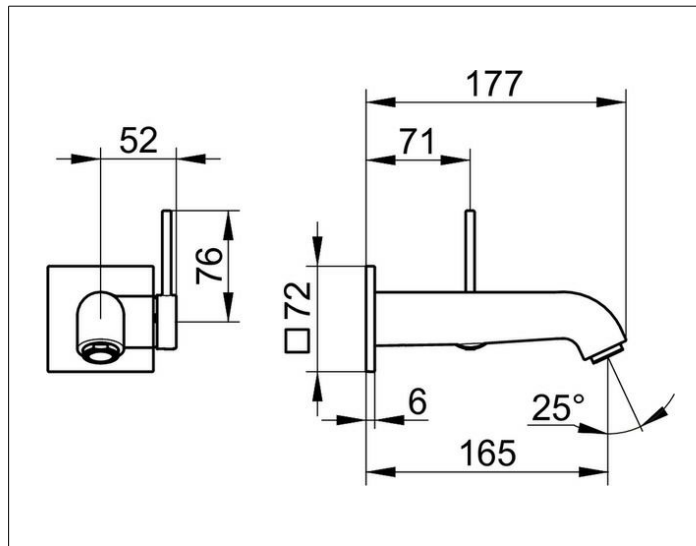

**IXMO**

**59516370202 Single lever basin mixer**

**PRODUCT**

**DRAWING**

**PRODUCT ATTRIBUTES**

concealed, DN 15,  
 Design IXMO Soft, with square decorative disc,  
 mixing cartridge with ceramic sealing gaskets  
 aerator SLIM SSR M 24x1, adjustable,  
 flow rate limited to 7,6 l/min.  
 in combination with rough part 59916 000075

**SURFACE**

black matt

**DIMENSION**

Ausladung 165 mm/IXMO Soft