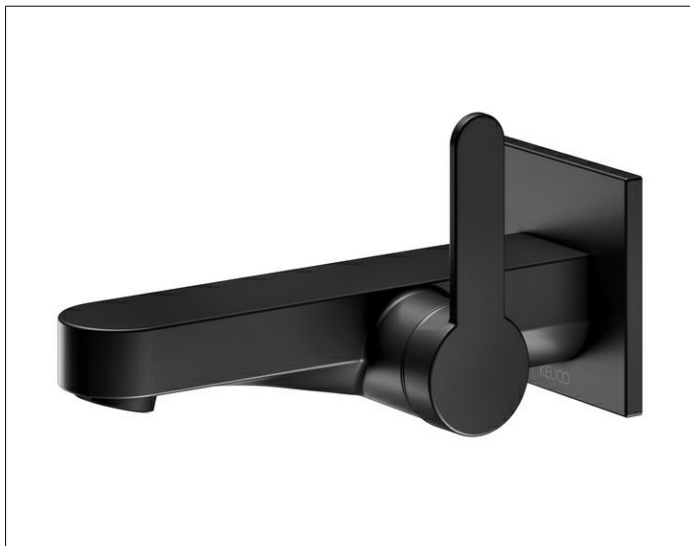

IXMO

59516370302 Single lever basin mixer

PRODUCT

DRAWING

PRODUCT ATTRIBUTES

concealed, DN 15,
 Design IXMO Flat, with square decorative disc,
 mixing cartridge with ceramic sealing gaskets
 aerator SLIM SSR M 24x1, adjustable,
 flow rate limited to 7,6 l/min.
 in combination with rough part 59916 000075

SURFACE

black matt

DIMENSION

Ausladung 165 mm/IXMO Flat