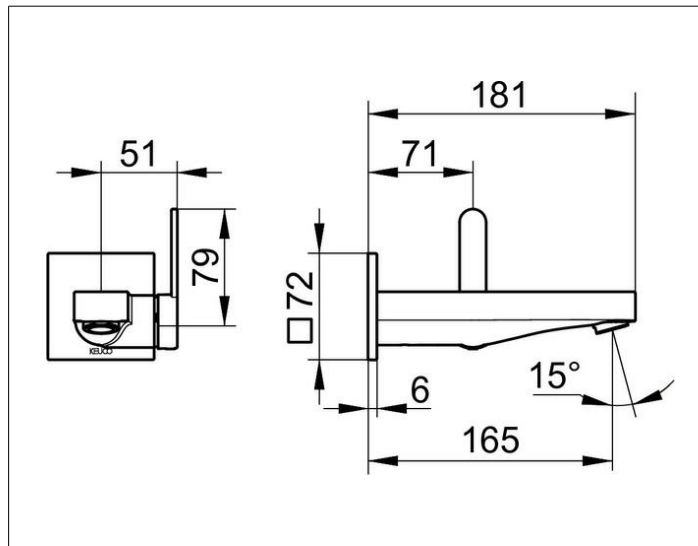

IXMO

59516370302 Single lever basin mixer

PRODUCT

DRAWING

PRODUCT ATTRIBUTES

concealed, DN 15,
 Design IXMO Flat, with square decorative disc,
 mixing cartridge with ceramic sealing gaskets
 aerator SLIM SSR M 24x1, adjustable,
 flow rate limited to 7,6 l/min.
 in combination with rough part 59916 000075

SURFACE

black matt

DIMENSION

Ausladung 165 mm/IXMO Flat