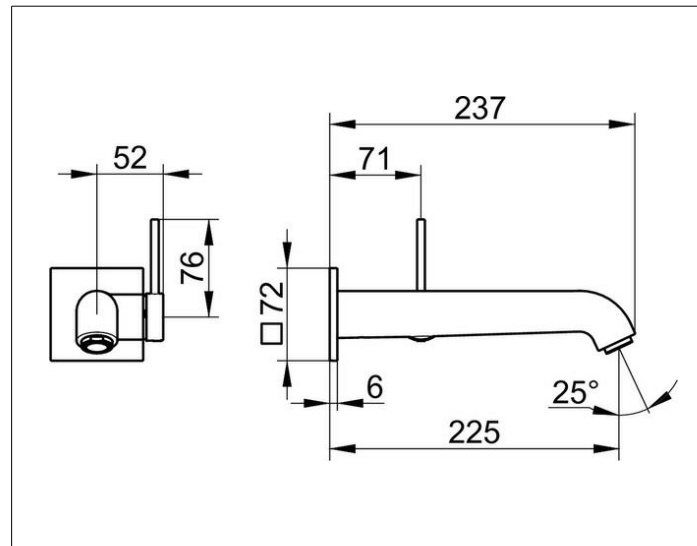

IXMO

59516371202 Single lever basin mixer

PRODUCT

DRAWING

PRODUCT ATTRIBUTES

concealed, DN 15,
 Design IXMO Soft, with square decorative disc,
 mixing cartridge with ceramic sealing gaskets
 aerator SLIM SSR M 24x1, adjustable,
 flow rate limited to 7,6 l/min.
 in combination with rough part 59916 000075

SURFACE

black matt

DIMENSION

Ausladung 225 mm/IXMO Soft