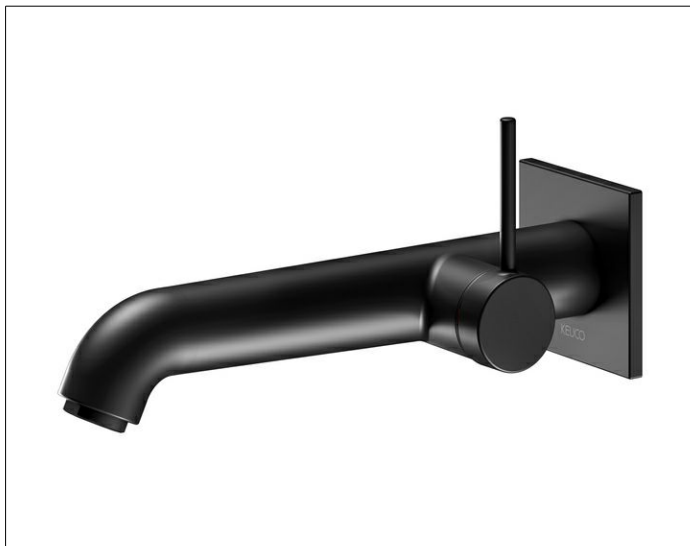

IXMO

59516371202 Single lever basin mixer

PRODUCT

DRAWING

PRODUCT ATTRIBUTES

concealed, DN 15,
 Design IXMO Soft, with square decorative disc,
 mixing cartridge with ceramic sealing gaskets
 aerator SLIM SSR M 24x1, adjustable,
 flow rate limited to 7,6 l/min.
 in combination with rough part 59916 000075

SURFACE

black matt

DIMENSION

Ausladung 225 mm/IXMO Soft