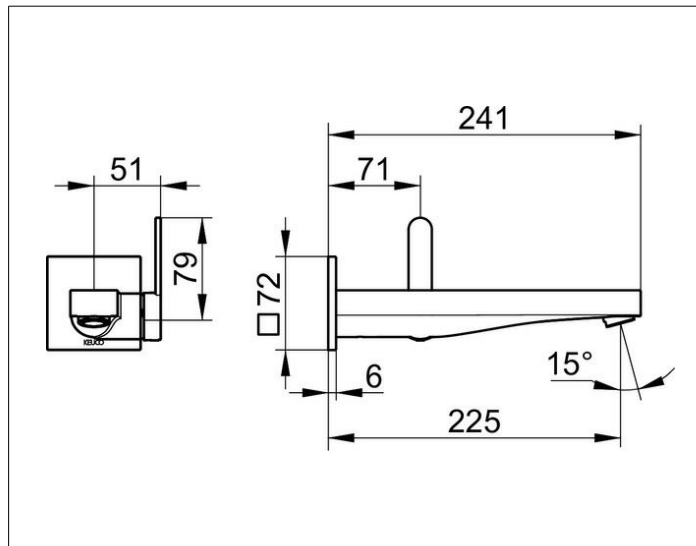

**IXMO**

**59516371302 Single lever basin mixer**

**PRODUCT**

**DRAWING**

**PRODUCT ATTRIBUTES**

concealed, DN 15,  
 Design IXMO Flat, with square decorative disc,  
 mixing cartridge with ceramic sealing gaskets  
 aerator SLIM SSR M 24x1, adjustable,  
 flow rate limited to 7,6 l/min.  
 in combination with rough part 59916 000075

**SURFACE**

black matt

**DIMENSION**

Ausladung 225 mm/IXMO Flat