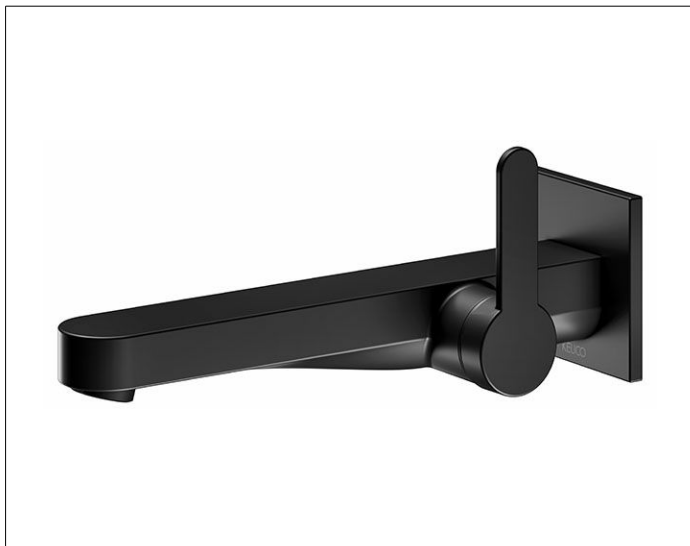

**IXMO**

**59516371302 Single lever basin mixer**

**PRODUCT**

**DRAWING**

**PRODUCT ATTRIBUTES**

concealed, DN 15,  
 Design IXMO Flat, with square decorative disc,  
 mixing cartridge with ceramic sealing gaskets  
 aerator SLIM SSR M 24x1, adjustable,  
 flow rate limited to 7,6 l/min.  
 in combination with rough part 59916 000075

**SURFACE**

black matt

**DIMENSION**

Ausladung 225 mm/IXMO Flat