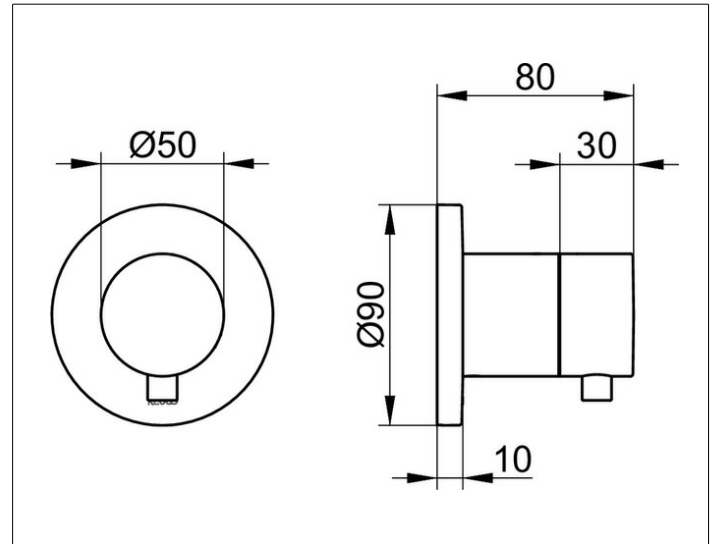

IXMO

59541371001 Stop valve DN 15

PRODUCT

DRAWING

PRODUCT ATTRIBUTES

Set complete with:
handle, casing, rosette (round) and stop cock
suitable for rough part no. 59541 000070

SURFACE

black matt