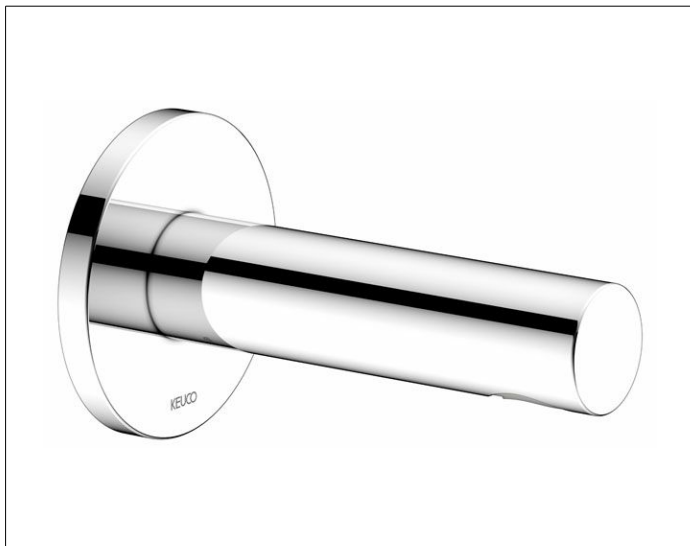

**IXMO**

**59545010001 Bath filler/spout DN 15**

**PRODUCT**

**DRAWING**

**PRODUCT ATTRIBUTES**

with round rosette,  
suitable for all concealed fittings

**SURFACE**

chrome-plated

**DIMENSION**

Ausladung 130 mm

**SPECIFICATIONS**

KEUCO IXMO bath filler DN 15, 59545010001  
chrome-plated bath filler, DN15,  
timeless design,  
suitable for all concealed fittings,  
round rosette with 90 mm diameter, 10 mm thick,  
total depth 152 mm, water flow at 130 mm,  
water connection G 1/2inch, diameter 35 mm,  
suitable for rough part 59547000170  
in combination with mounting rail 5957000001-3