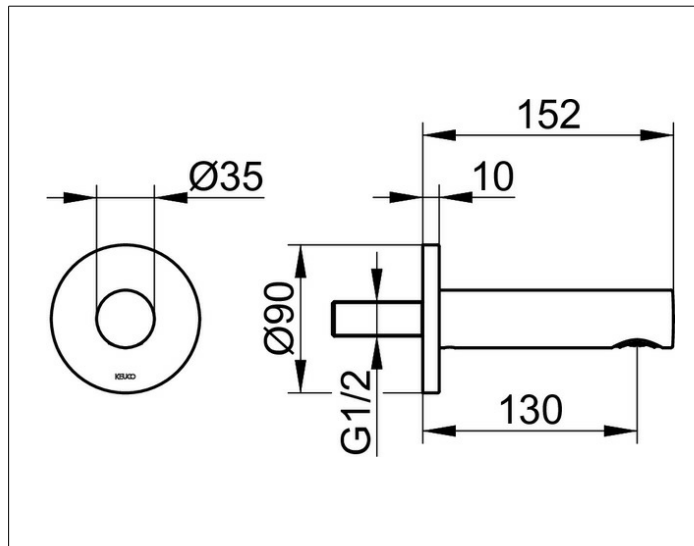

**IXMO**

**59545010001 Bath filler/spout DN 15**

**PRODUCT**

**DRAWING**

**PRODUCT ATTRIBUTES**

with round rosette,  
suitable for all concealed fittings

**SURFACE**

chrome-plated

**DIMENSION**

Ausladung 130 mm

**SPECIFICATIONS**

KEUCO IXMO bath filler DN 15, 59545010001  
chrome-plated bath filler, DN15,  
timeless design,  
suitable for all concealed fittings,  
round rosette with 90 mm diameter, 10 mm thick,  
total depth 152 mm, water flow at 130 mm,  
water connection G 1/2inch, diameter 35 mm,  
suitable for rough part 59547000170  
in combination with mounting rail 5957000001-3