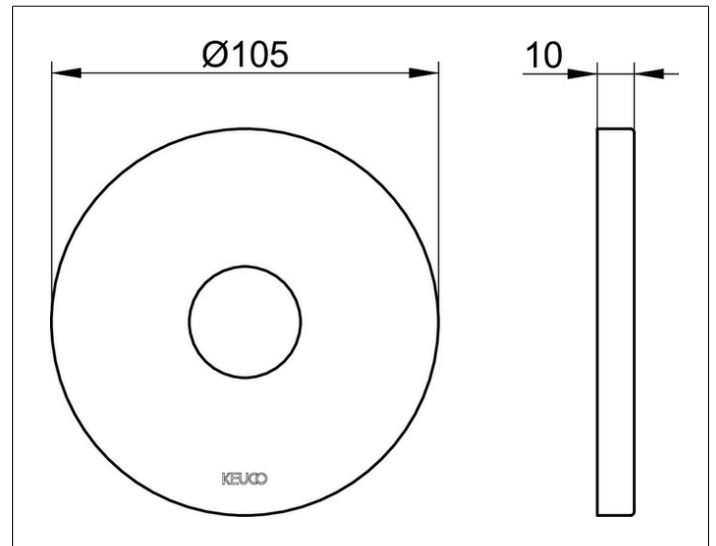

IXMO

59545010091 Decorative disc

**PRODUCT**

**DRAWING**

**PRODUCT ATTRIBUTES**

for bath filler/spout and wall outlet for shower hose,  
105 mm, round, brass,  
for installation between tiles and finish set

**SURFACE**

chrome-plated

**DIMENSION**

D: 105 mm