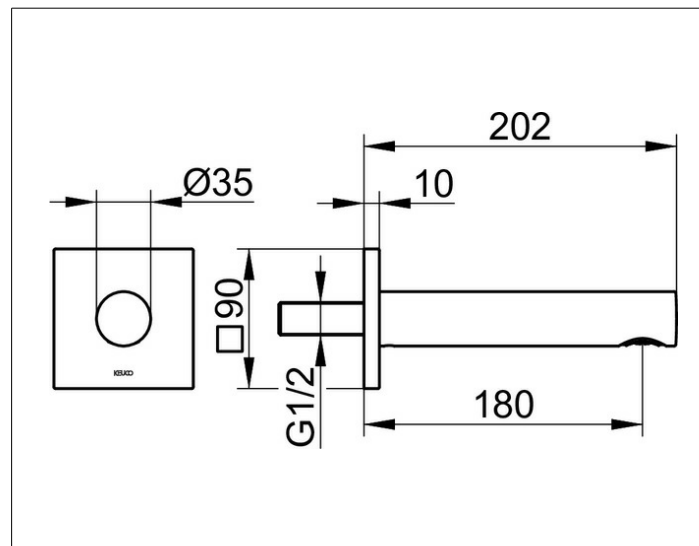

IXMO

59545010102 Bath filler/spout DN 15

PRODUCT

DRAWING

PRODUCT ATTRIBUTES

with square rosette,
suitable for all concealed fittings

SURFACE

chrome-plated

DIMENSION

Ausladung 180 mm

SPECIFICATIONS

KEUCO IXMO bath filler DN 15, 59545010102,
chrome-plated bath filler, DN15,
timeless design,
suitable for all concealed fittings,
square rosette, 90 x 90 mm,
total depth 202 mm, water flow at 180 mm,
water connection G 1/2inch, diameter 35mm,
suitable for rough part 59547000170
in combination with mounting rail 5957000001-3