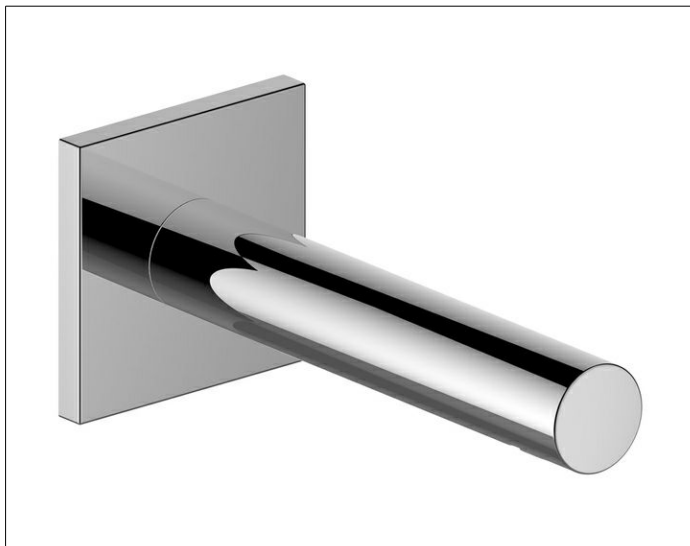

IXMO

59545010102 Bath filler/spout DN 15

PRODUCT

DRAWING

PRODUCT ATTRIBUTES

with square rosette,
suitable for all concealed fittings

SURFACE

chrome-plated

DIMENSION

Ausladung 180 mm

SPECIFICATIONS

KEUCO IXMO bath filler DN 15, 59545010102,
chrome-plated bath filler, DN15,
timeless design,
suitable for all concealed fittings,
square rosette, 90 x 90 mm,
total depth 202 mm, water flow at 180 mm,
water connection G 1/2inch, diameter 35mm,
suitable for rough part 59547000170
in combination with mounting rail 5957000001-3