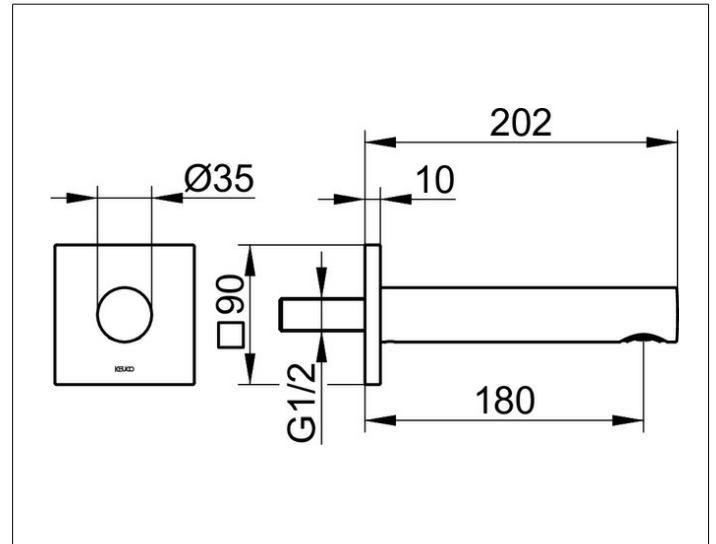

**IXMO**

**59545010102 Bath filler/spout DN 15**

**PRODUCT**

**DRAWING**

**PRODUCT ATTRIBUTES**

with square rosette,  
suitable for all concealed fittings

**SURFACE**

chrome-plated

**DIMENSION**

Ausladung 180 mm

**SPECIFICATIONS**

KEUCO IXMO bath filler DN 15, 59545010102,  
chrome-plated bath filler, DN15,  
timeless design,  
suitable for all concealed fittings,  
square rosette, 90 x 90 mm,  
total depth 202 mm, water flow at 180 mm,  
water connection G 1/2inch, diameter 35mm,  
suitable for rough part 59547000170  
in combination with mounting rail 5957000001-3