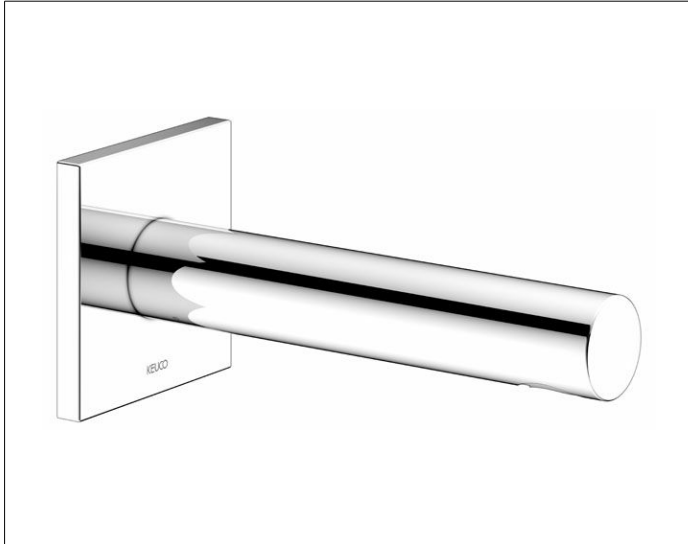

**IXMO**

**59545010102 Bath filler/spout DN 15**

**PRODUCT**

**DRAWING**

**PRODUCT ATTRIBUTES**

with square rosette,  
suitable for all concealed fittings

**SURFACE**

chrome-plated

**DIMENSION**

Ausladung 180 mm

**SPECIFICATIONS**

KEUCO IXMO bath filler DN 15, 59545010102,  
chrome-plated bath filler, DN15,  
timeless design,  
suitable for all concealed fittings,  
square rosette, 90 x 90 mm,  
total depth 202 mm, water flow at 180 mm,  
water connection G 1/2inch, diameter 35mm,  
suitable for rough part 59547000170  
in combination with mounting rail 5957000001-3