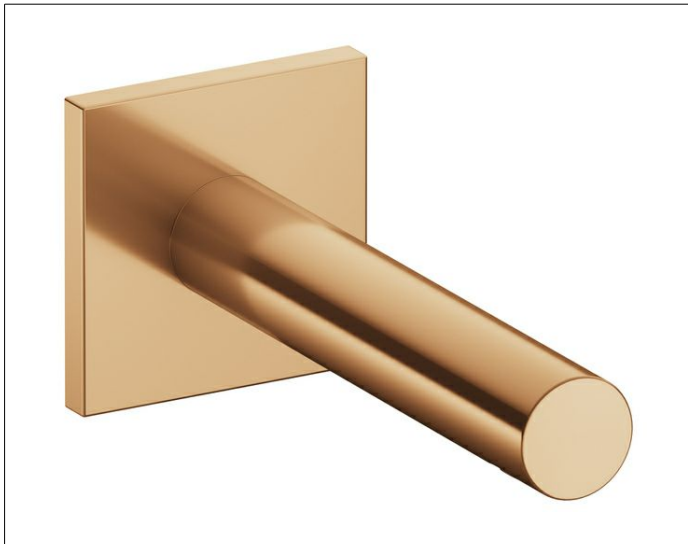

IXMO

59545030002 Bath filler/spout DN 15

PRODUCT

DRAWING

PRODUCT ATTRIBUTES

with square rosette,
suitable for all concealed fittings

SURFACE

brushed bronze

DIMENSION

Ausladung 130 mm