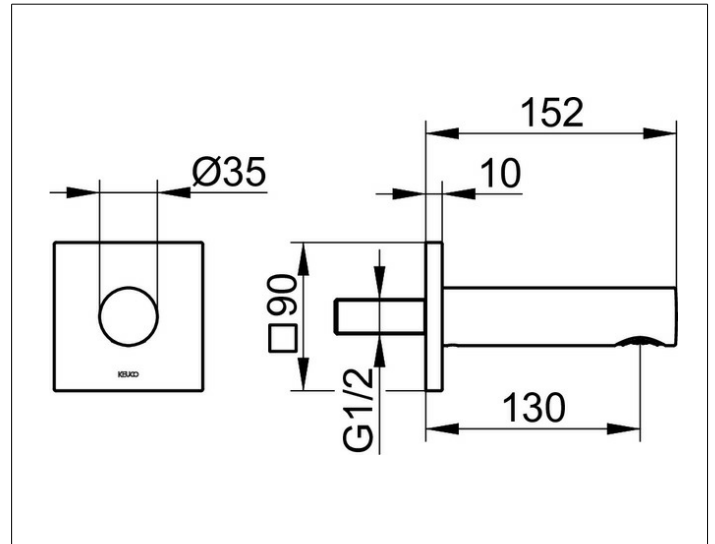

IXMO

59545030002 Bath filler/spout DN 15

PRODUCT

DRAWING

PRODUCT ATTRIBUTES

with square rosette,
suitable for all concealed fittings

SURFACE

brushed bronze

DIMENSION

Ausladung 130 mm