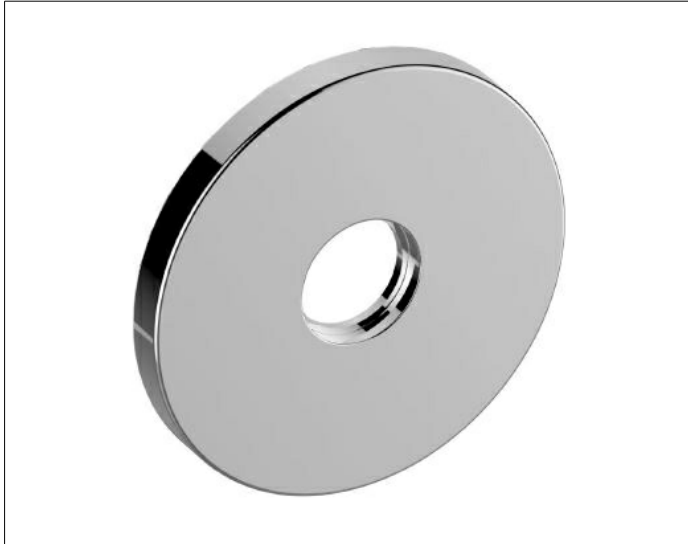

IXMO

59545030091 Decorative disc

PRODUCT

DRAWING

PRODUCT ATTRIBUTES

for bath filler/spout and wall outlet for shower hose,
105 mm, round, brass,
for installation between tiles and finish set

SURFACE

brushed bronze

DIMENSION

D: 105 mm